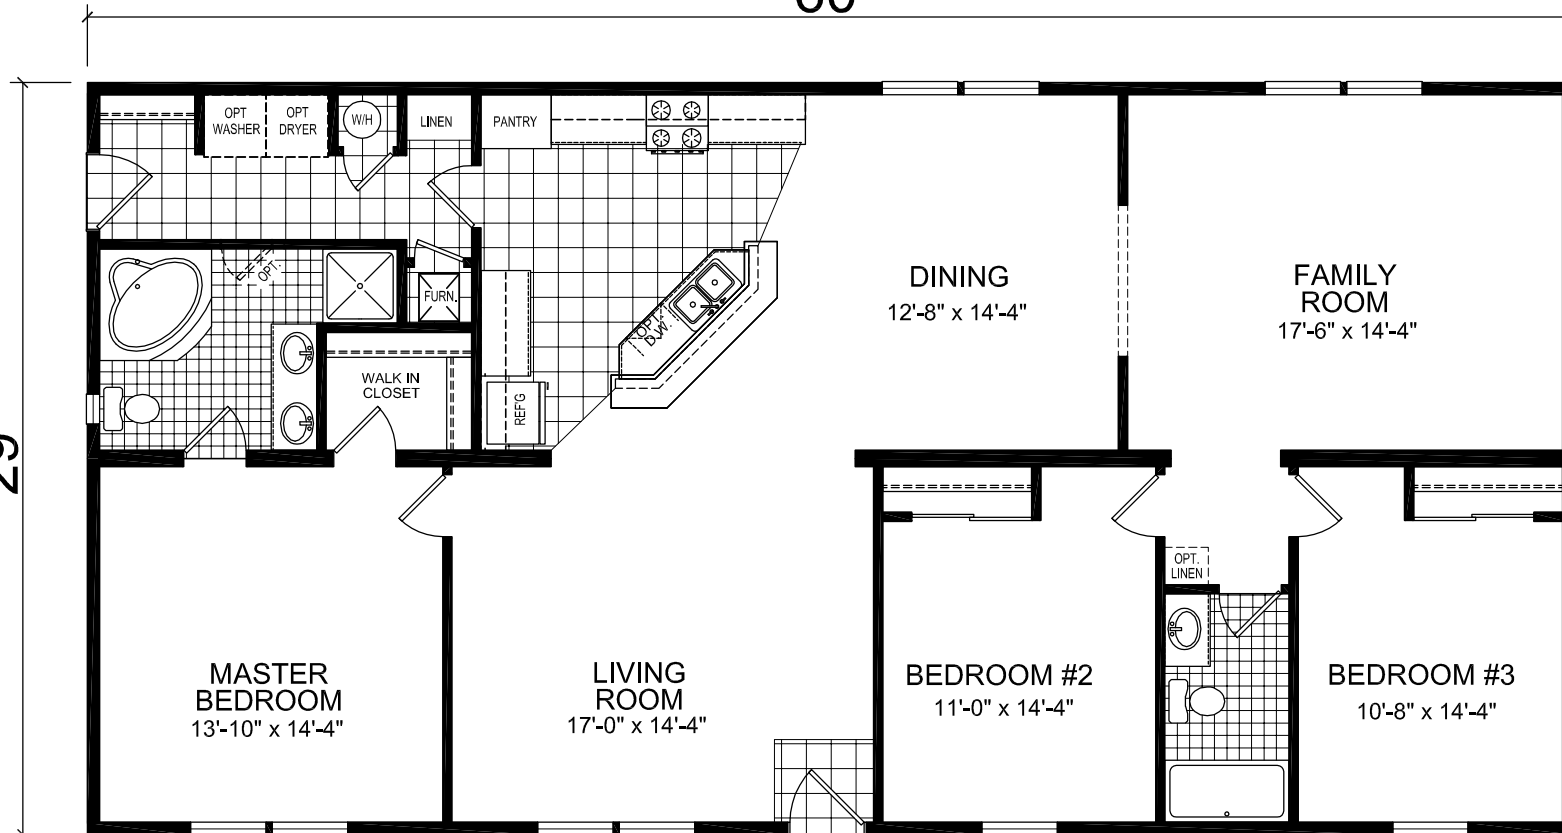

Newell
Premier Series

Redman
Homes of Nebraska

Factory Expo
"Factory Direct Value" HOME CENTERS

Multi-Section
3 Bedroom, 2 Bath
Approx. 1,740 Sq. Ft.

Last Updated: 6-21-11

60' "A" SIDE

"D" SIDE
29'

"B" SIDE