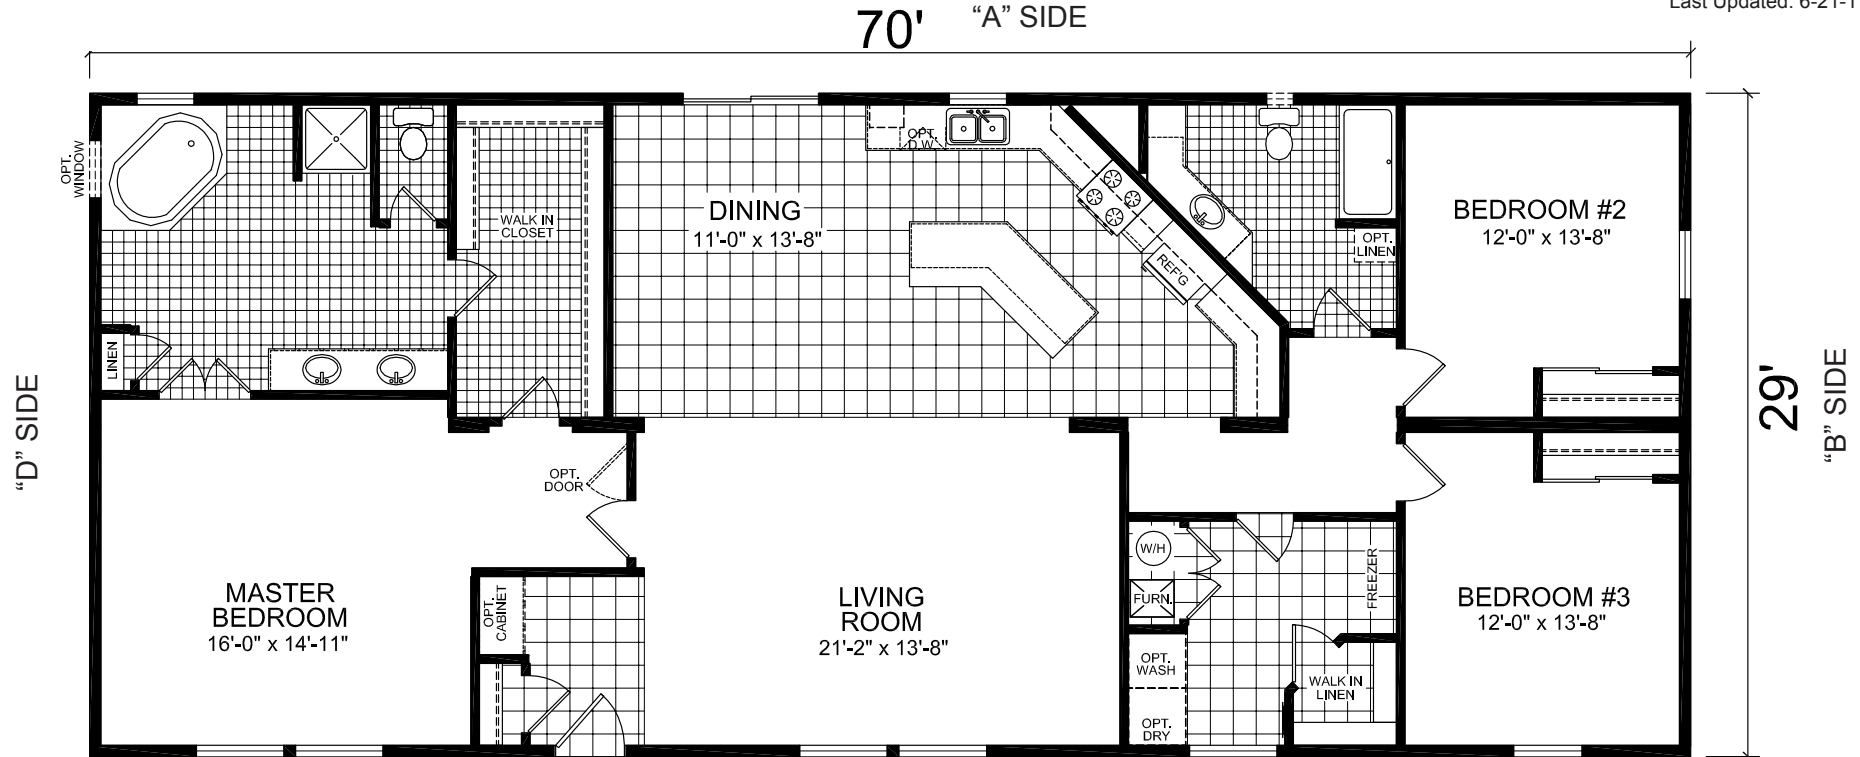

Norwalk

Premier Series

Redman
Homes of Nebraska

Factory Expo

"Factory Direct Value" HOME CENTERS

Multi-Section
3 Bedroom, 2 Bath
Approx. 2,030 Sq. Ft.

Last Updated: 6-21-11

Note: For all optional floorplan views, extra charges may apply