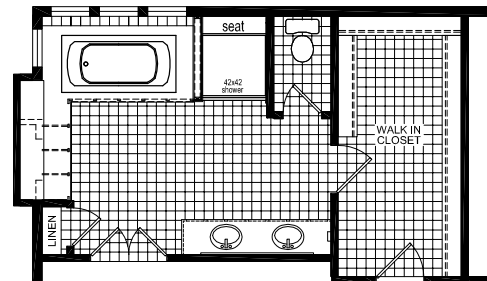

Norwalk

Premier Series

Redman
Homes of Nebraska

Factory Expo

"Factory Direct Value" HOME CENTERS

Multi-Section
3 Bedroom, 2 Bath
Approx. 2,030 Sq. Ft.

Last Updated: 6-21-11

Note: For all optional floorplan views, extra charges may apply