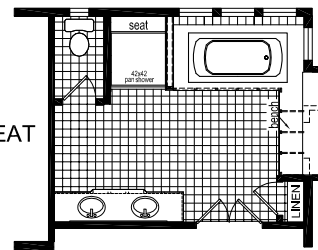

I authorize Factory Expo Homes to build my house, per this plan.
X _____
Customer Signature/Date

1-800-504-3219   **www.ExpoMobileHomes.com**   **1-800-504-3219**   **www.ExpoMobileHomes.com**

Important: Due to our policy of continuing improvement, all information in our brochures may vary from actual home. The right is reserved to make changes at any time, without notice or obligation, in colors, materials, specifications, processes, and models. All dimensions and square footage calculations are nominal and approximate figures. Please check with your sales person for specific and current information.