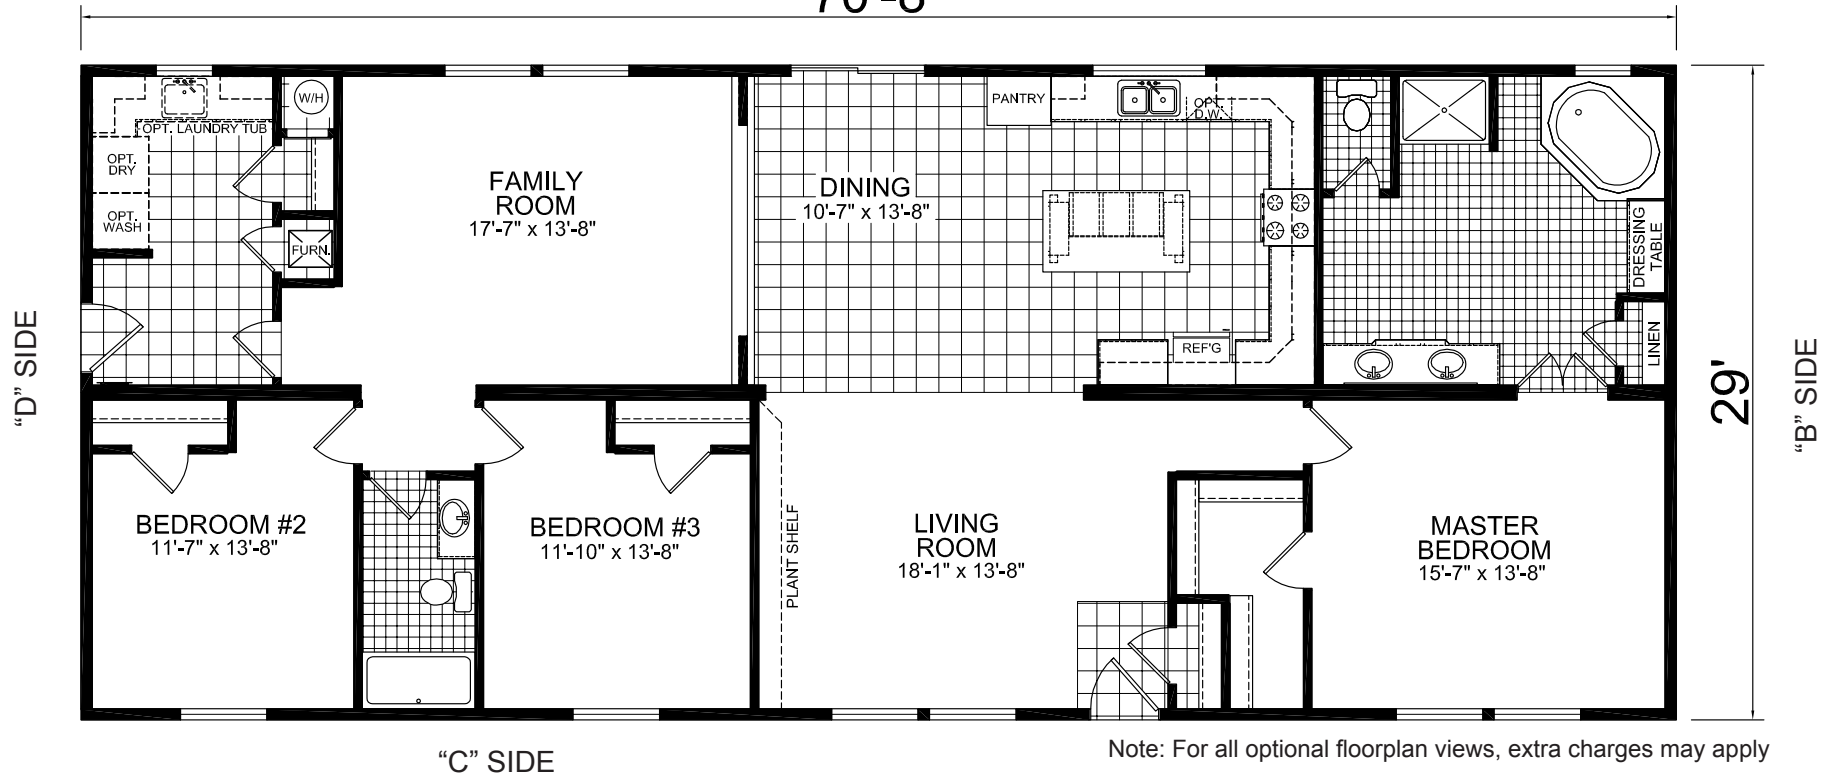

Omaha
Presidential Series
CHAMPION

Factory Expo
"Factory Direct Value" HOME CENTERS

Multi-Section
3 Bedroom, 2 Bath
Approx. 2,049 Sq. Ft.

Last Updated: 6-13-11

"A" SIDE

70'-8"

Note: For all optional floorplan views, extra charges may apply