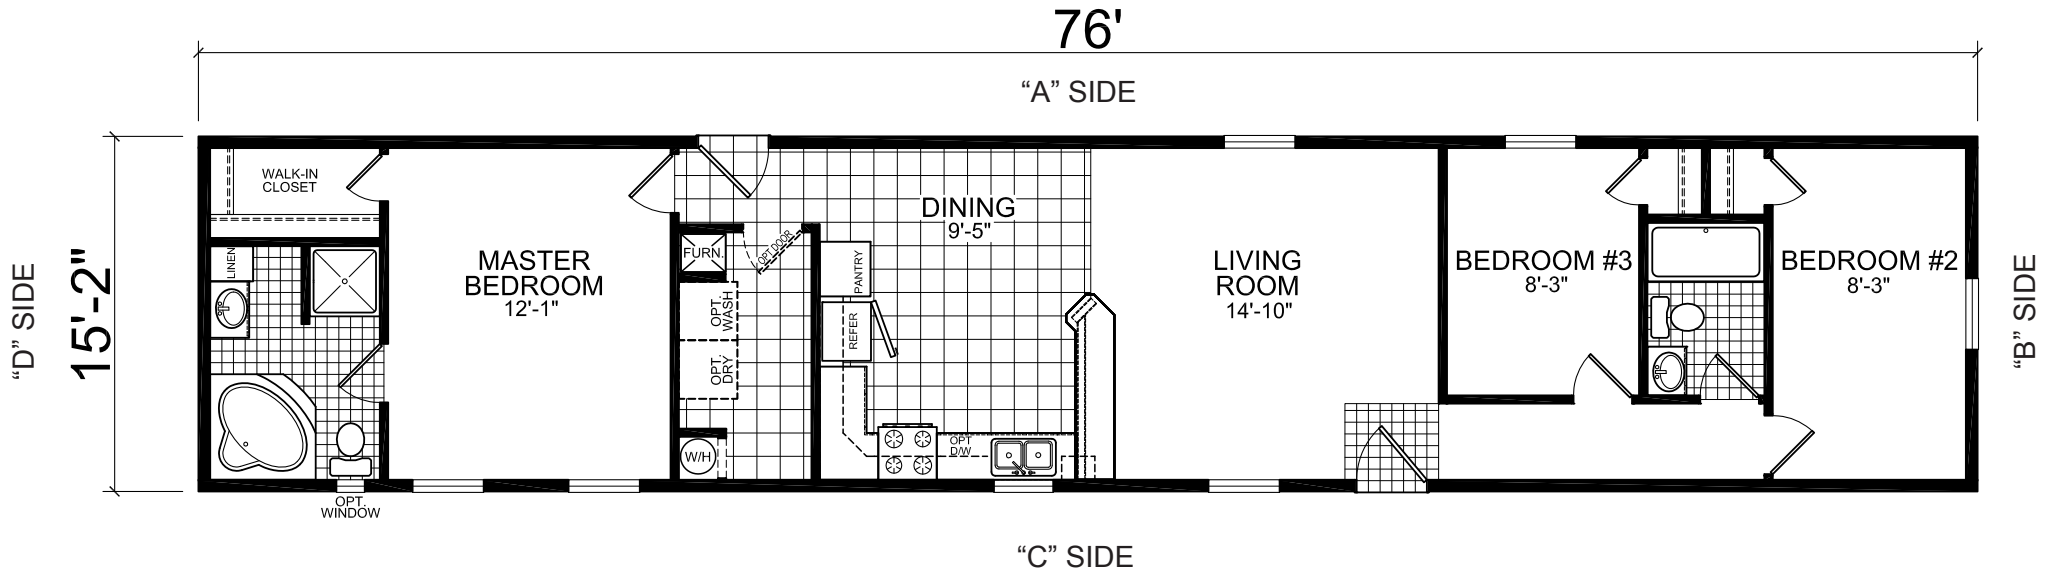

Orchard

York Ridge Series

CHAMPION

Factory Expo

"Factory Direct Value" HOME CENTERS

Single Section
3 Bedroom, 2 Bath
Approx. 1,152 Sq. Ft.

Last Updated: 6-17-11

3200 Enterprise Ave.
York, NE 68467