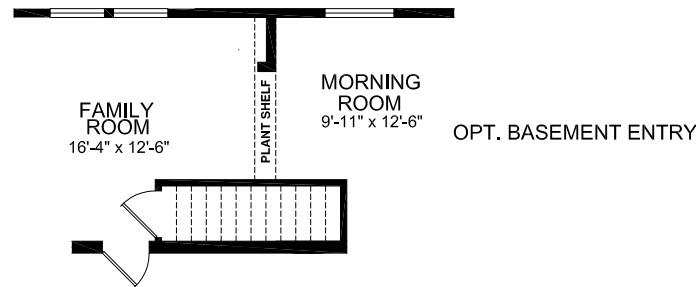

For Detailed Directions See Map On Our Website

I authorize Factory Expo Homes to build my house, per this plan.
X _____
Customer Signature/Date

1-800-504-3219   **www.ExpoMobileHomes.com**   **1-800-504-3219**   **www.ExpoMobileHomes.com**

Important: Due to our policy of continuing improvement, all information in our brochures may vary from actual home. The right is reserved to make changes at any time, without notice or obligation, in colors, materials, specifications, processes, and models. All dimensions and square footage calculations are nominal and approximate figures. Please check with your sales person for specific and current information.