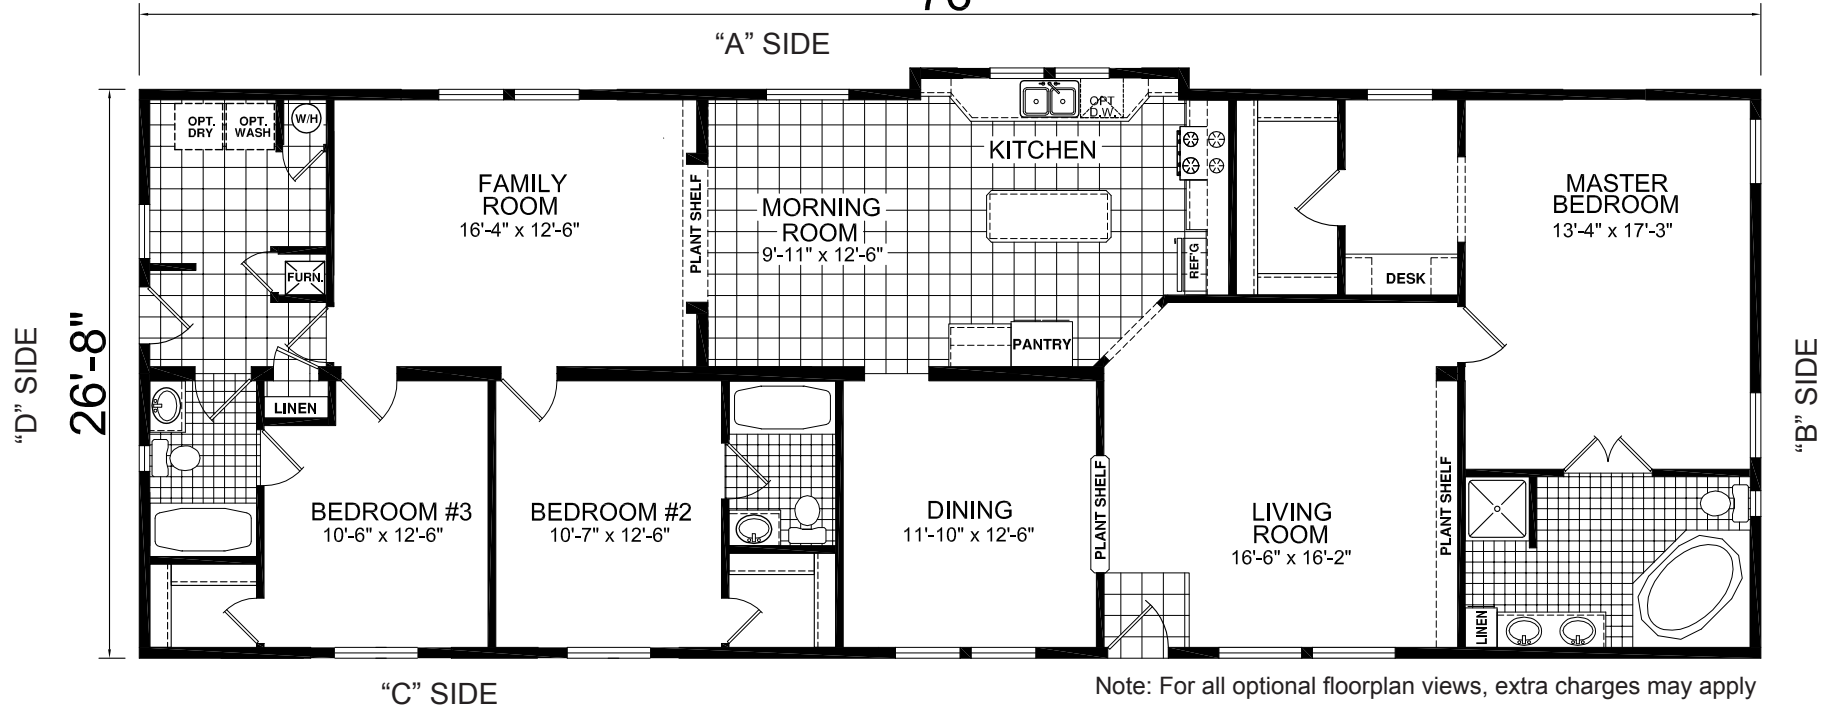

# Palisade

Presidential Series

CHAMPION

**Factory Expo**  
 "Factory Direct Value" HOME CENTERS

**Multi-Section**  
**3 Bedroom, 3 Bath**  
**Approx. 2,026 Sq. Ft.**

Last Updated: 6-13-11

76'

Note: For all optional floorplan views, extra charges may apply

Note: Basement entries may not be available on all models

For Detailed Directions See Map On Our Website

I authorize Factory Expo Homes to build my house, per this plan.  
 X \_\_\_\_\_  
 Customer Signature/Date