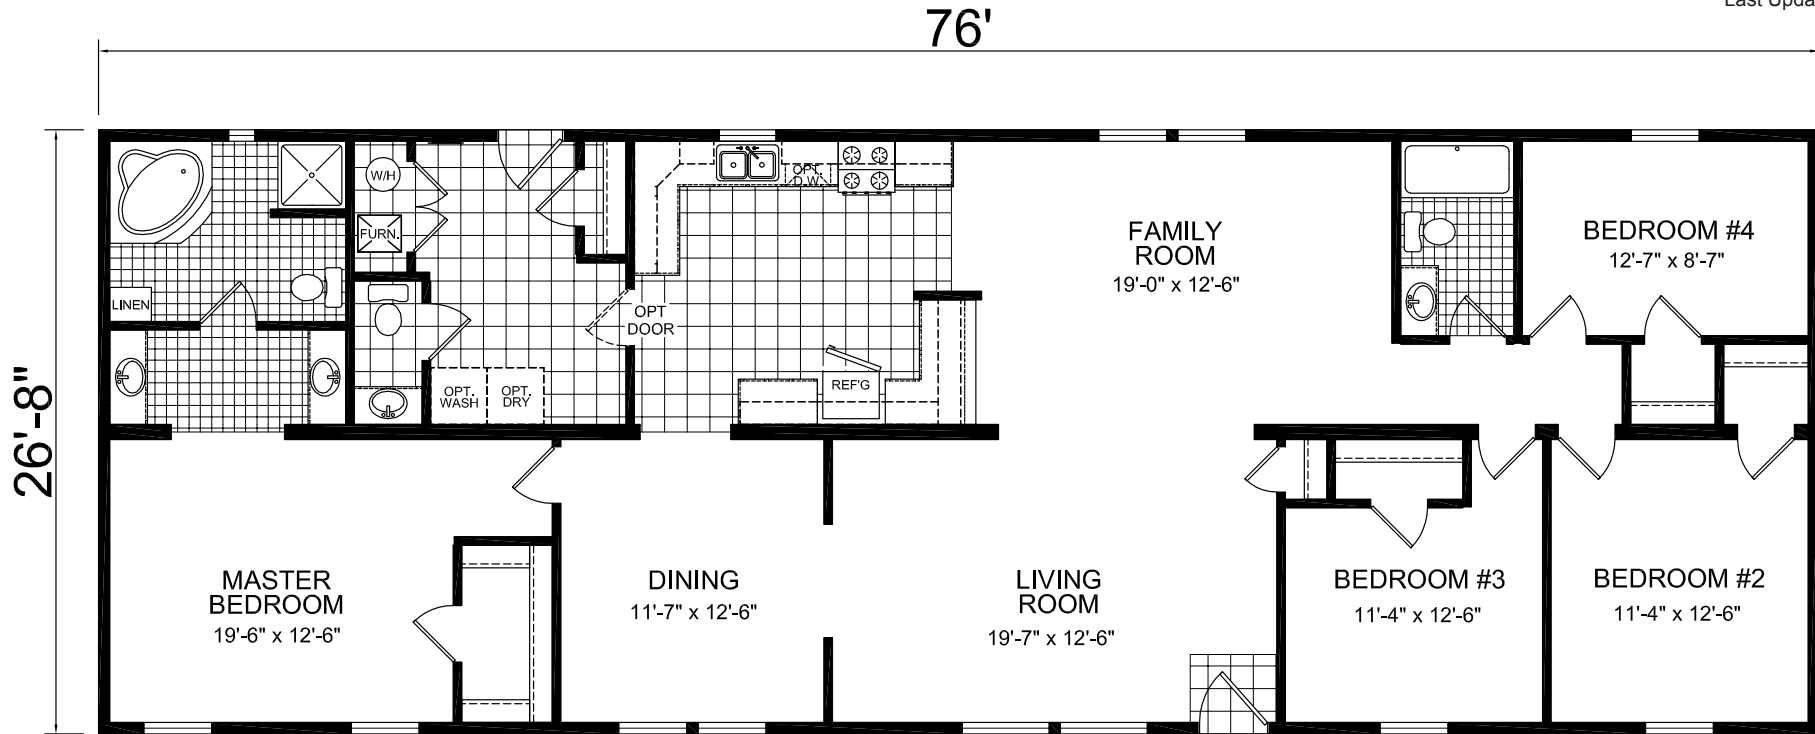

Panama

Sommerset Series

Factory Expo

"Factory Direct Value" HOME CENTERS

Multi-Section
3 Bedroom, 2 Bath
Approx. 1,226 Sq. Ft.

Last Updated: 10-27-10

Note: For all optional floorplan views, extra charges may apply

Note: Basement entries may not be available on all models

115 Titan Roberts Road
 Lillington NC 27546

For Detailed Directions See Map On Our Website

I authorize Factory Expo Homes to build my house, per this plan.