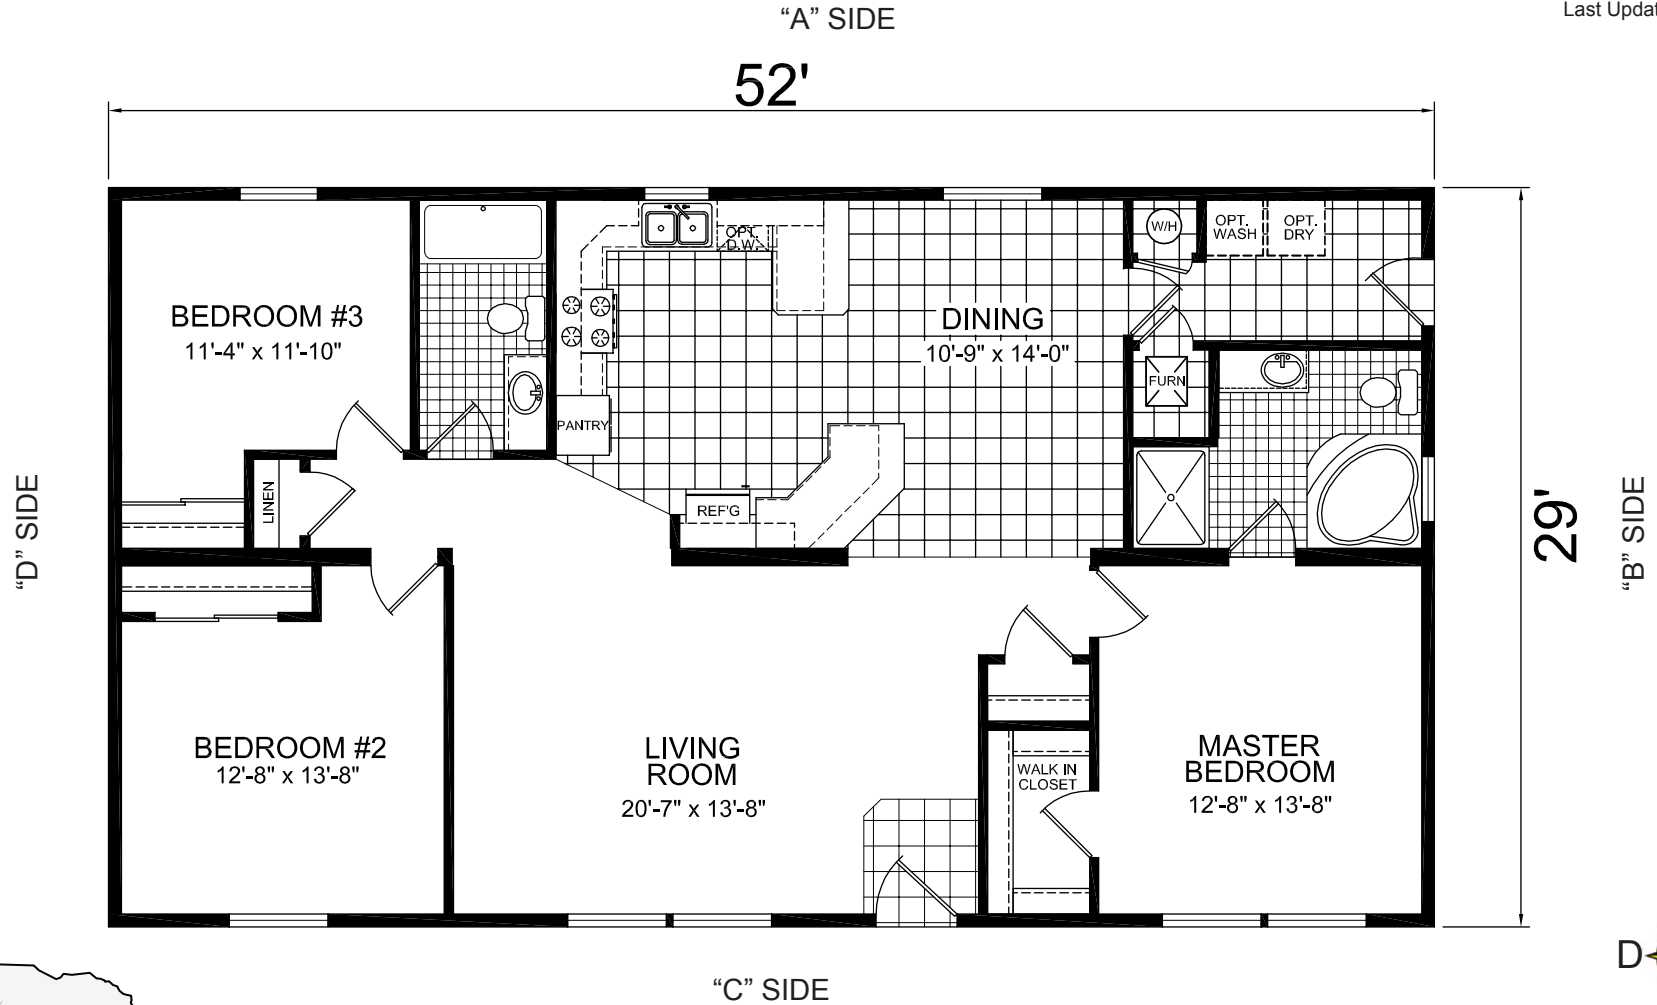

Parnell
Premier Series

Redman
Homes of Nebraska

Factory Expo
"Factory Direct Value" HOME CENTERS

Multi-Section
3 Bedroom, 2 Bath
Approx. 1,508 Sq. Ft.

Last Updated: 6-21-11

115 Titan Roberts Road
Lillington NC 27546