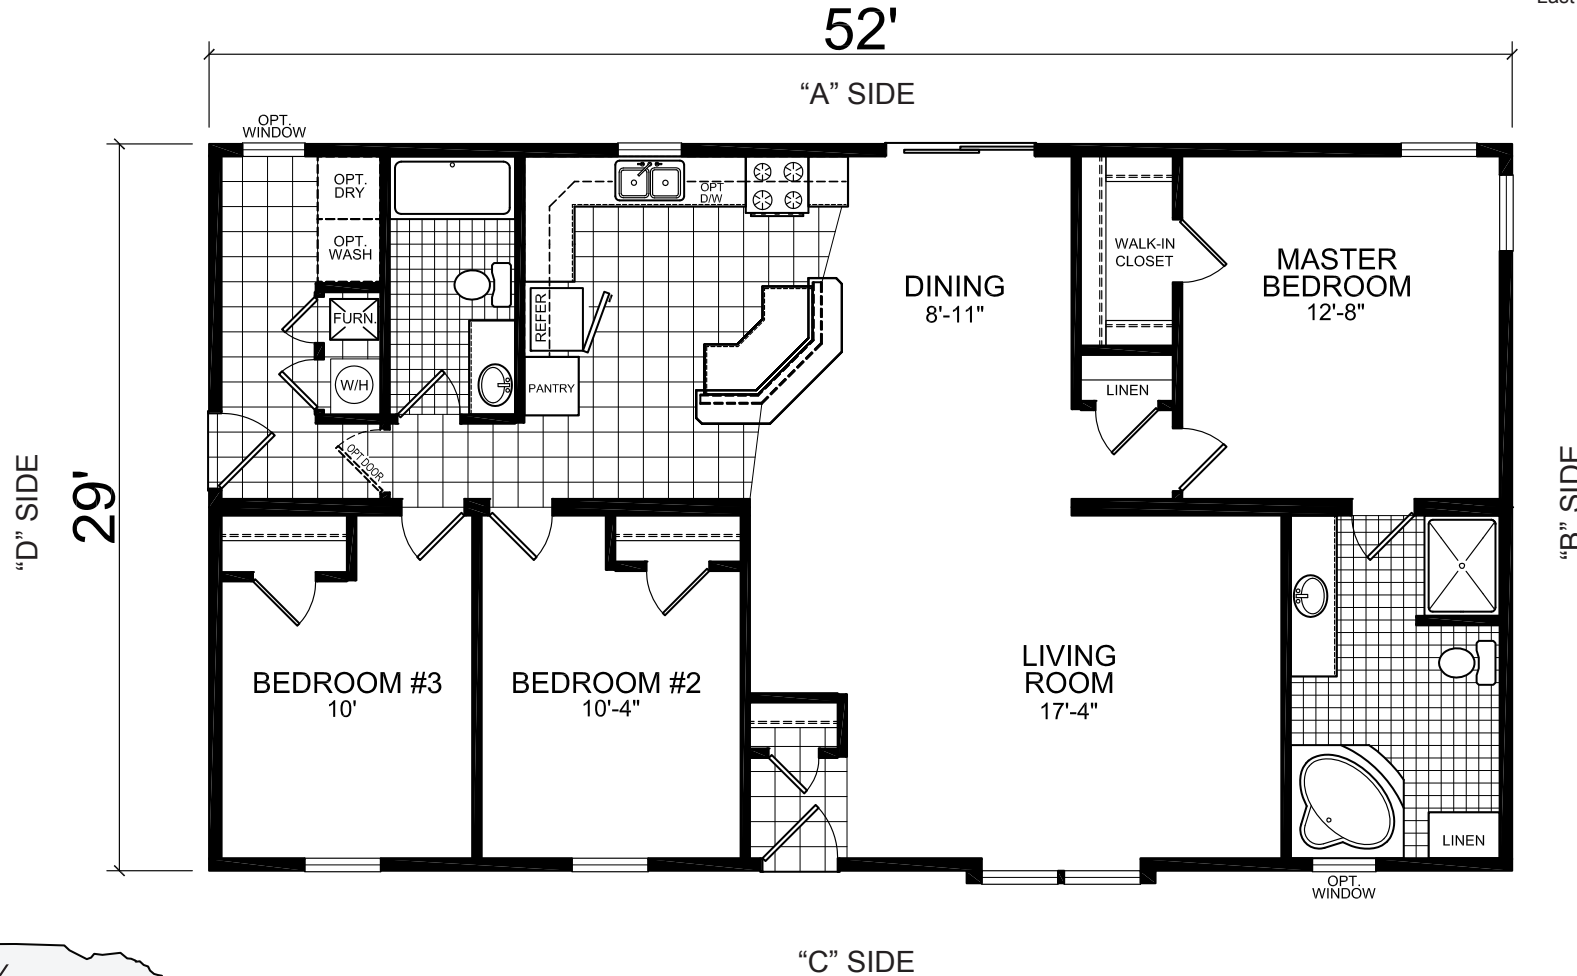

**Pierre**  
Jewel Series

**Factory Expo**  
"Factory Direct Value" HOME CENTERS

**Multi-Section**  
**3 Bedroom, 2 Bath**  
**Approx. 1,508 Sq. Ft.**

Last Updated: 6-23-11

3200 Enterprise Ave.  
York, NE 68467