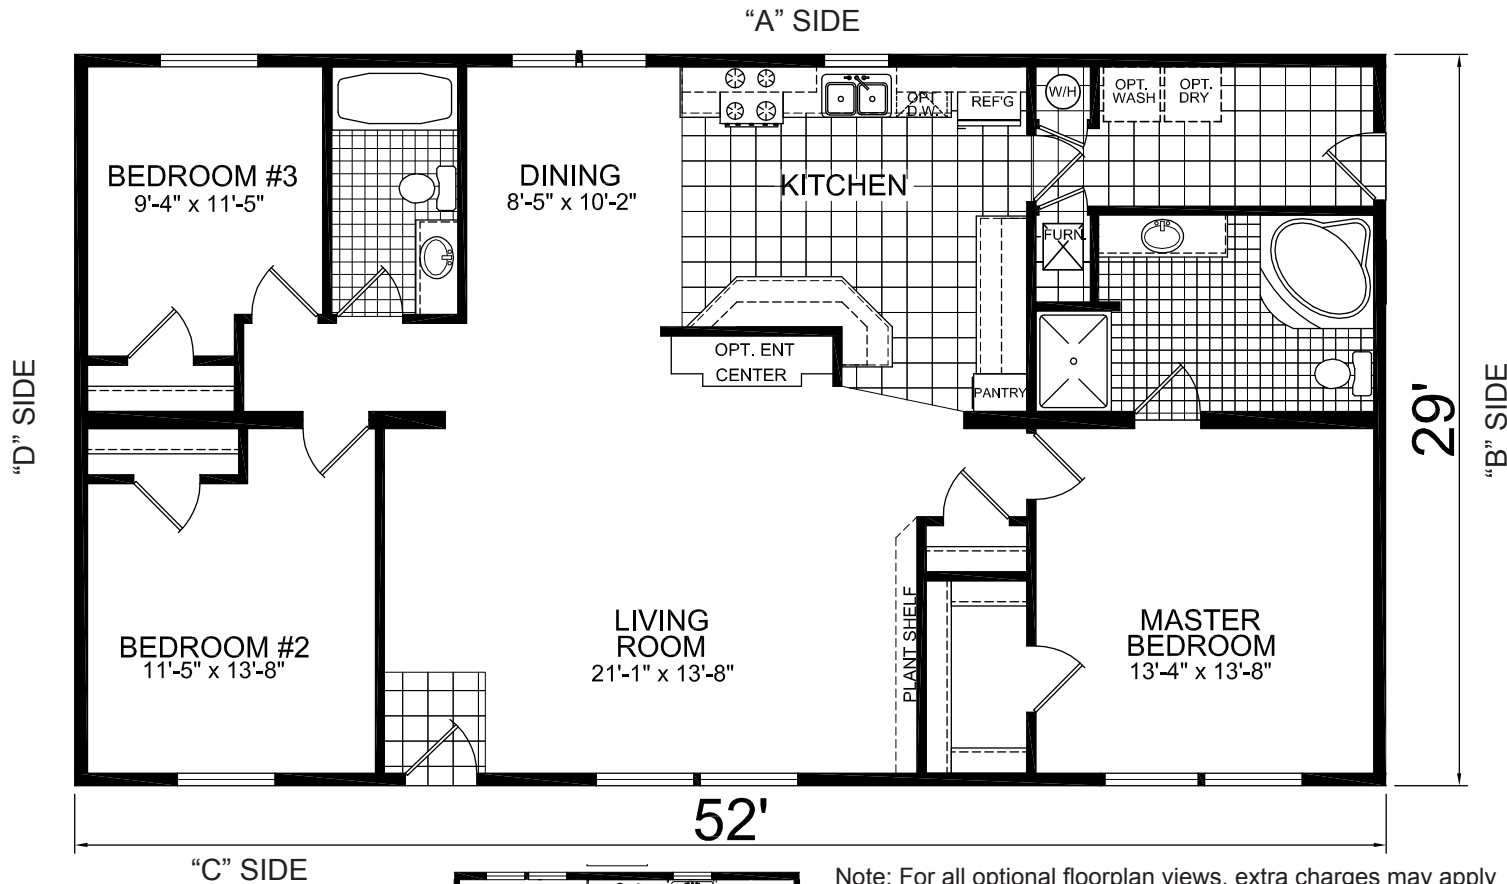

Reno

Presidential Series

CHAMPION

Factory Expo
 "Factory Direct Value" HOME CENTERS

Multi-Section
3 Bedroom, 2 Bath
Approx. 1,508 Sq. Ft.

Last Updated: 6-13-11

Note: For all optional floorplan views, extra charges may apply

Note: Basement entries may not be available on all models

3200 Enterprise Ave.
 York, NE 68467

For Detailed Directions See Map On Our Website

I authorize **Factory Expo Homes** to build my house, per this plan.
 X _____
 Customer Signature/Date