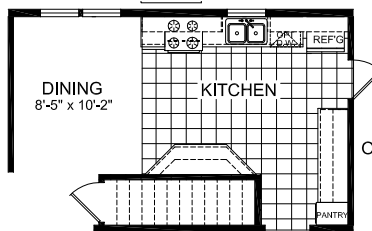

Reno

Presidential Series

CHAMPION

Factory Expo
 "Factory Direct Value" HOME CENTERS

Multi-Section
3 Bedroom, 2 Bath
Approx. 1,508 Sq. Ft.

Last Updated: 6-13-11

Note: For all optional floorplan views, extra charges may apply