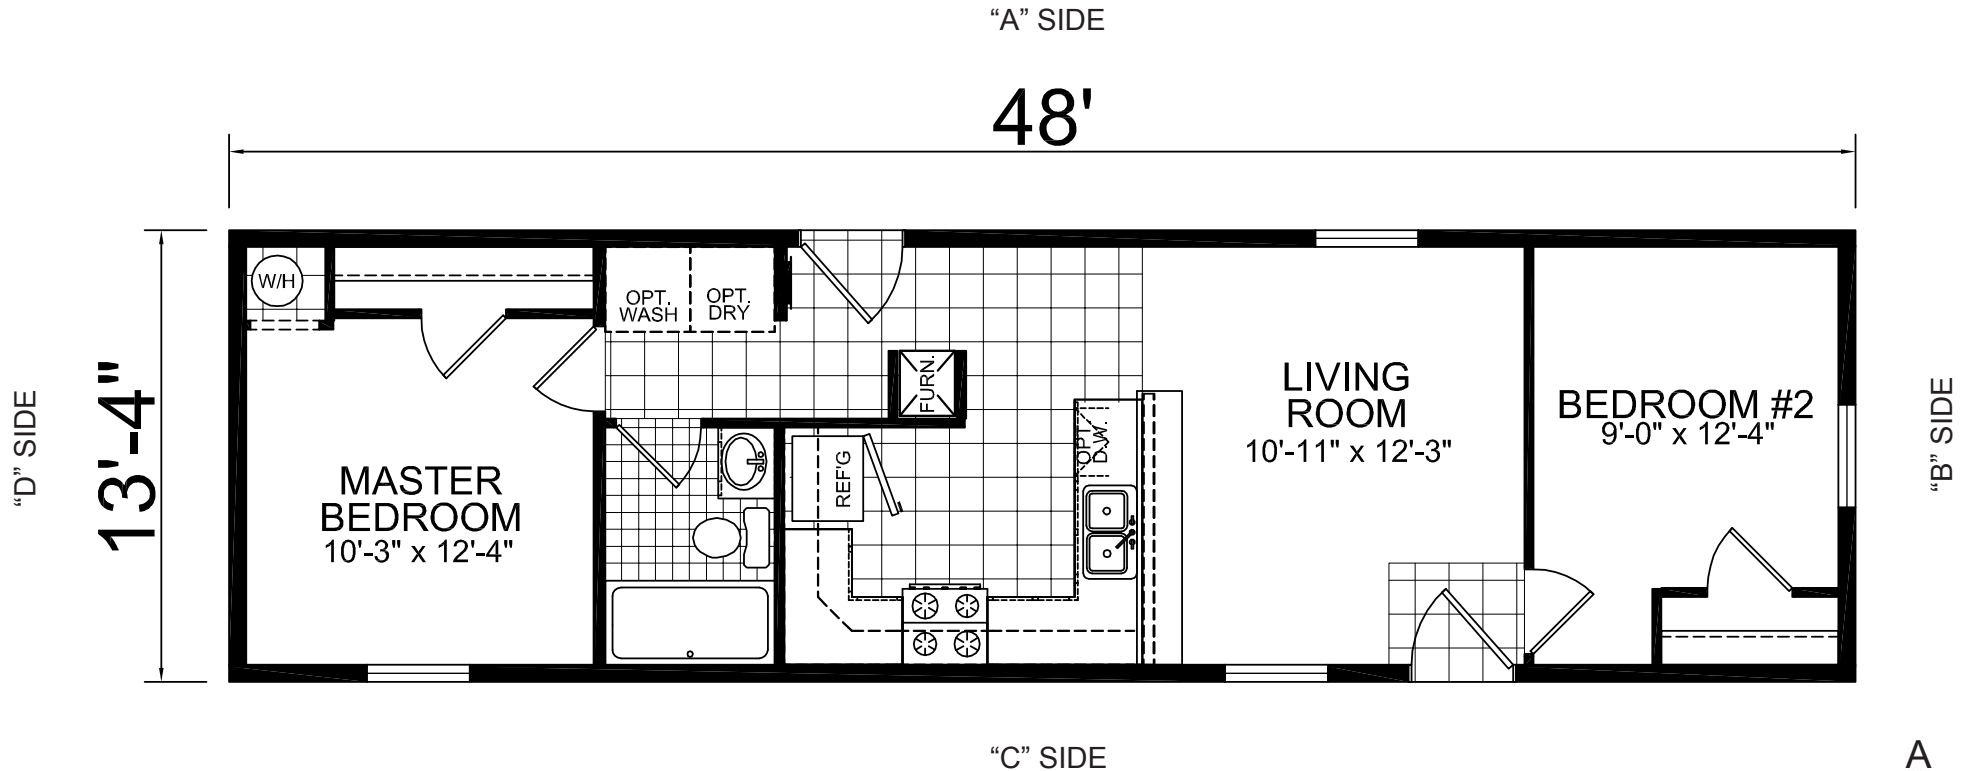

Rosemont

Central Great Plains Series

CHAMPION

Single Section
2 Bedroom, 1 Bath
Approx. 640 Sq. Ft

Last Updated: 1-19-12

For Detailed Directions See Map On Our Website

I authorize Factory Expo Homes to build my house, per this plan.