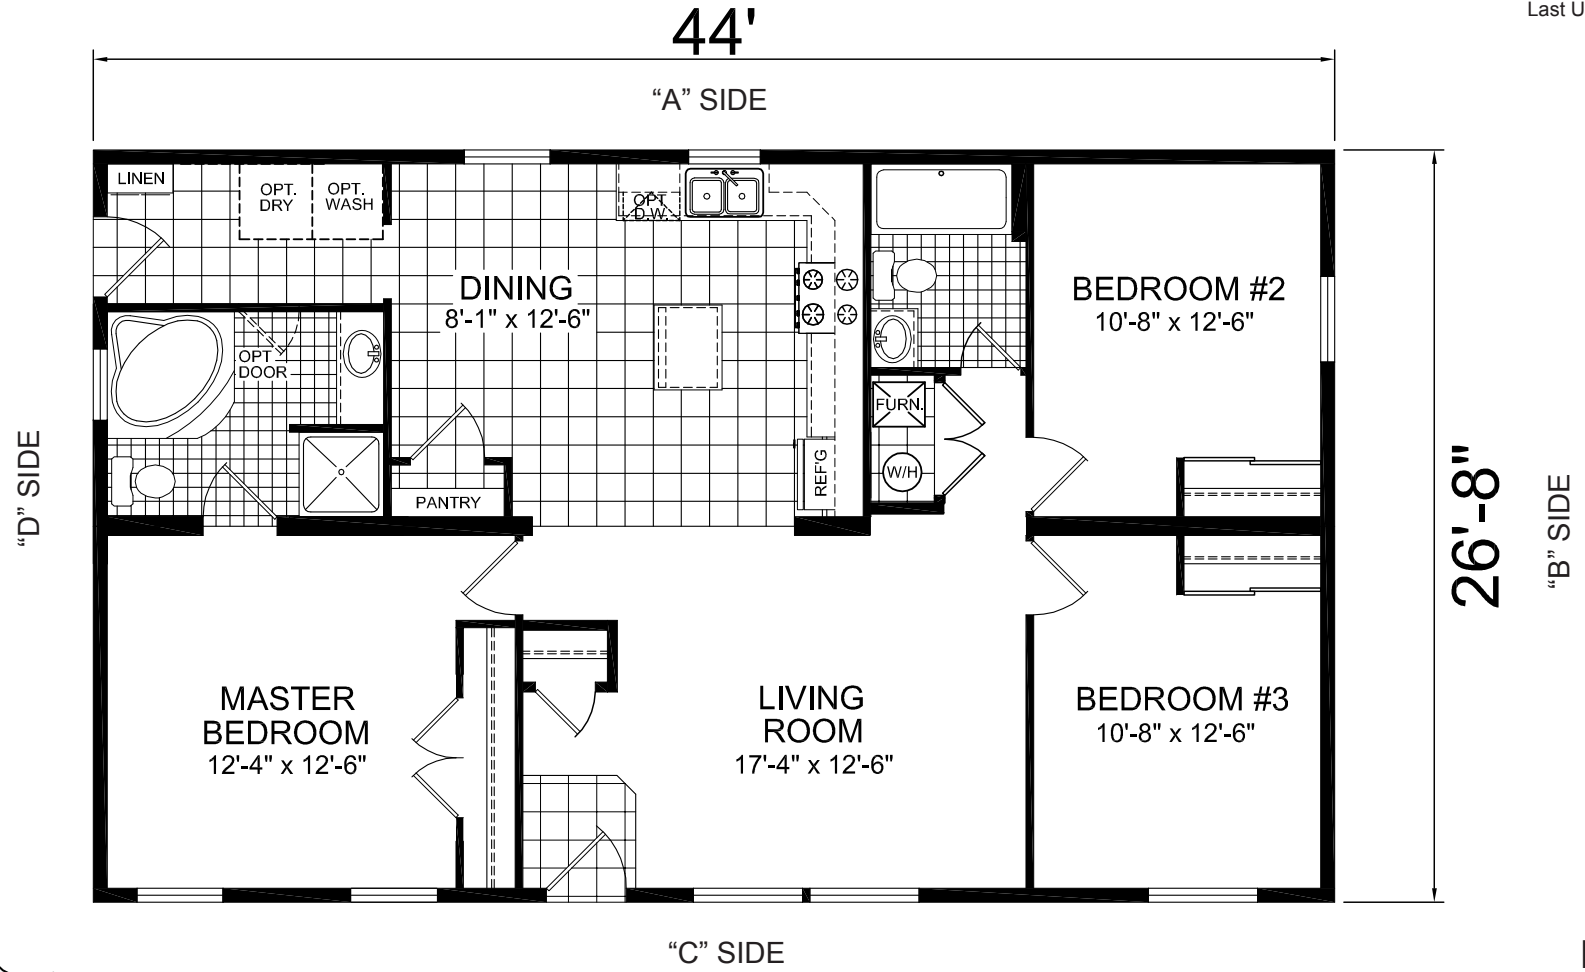

Russell
Premier Series

Factory Expo
"Factory Direct Value" HOME CENTERS

Multi-Section
3 Bedroom, 2 Bath
Approx. 1,173 Sq. Ft.

Last Updated: 6-21-11

115 Titan Roberts Road
Lillington NC 27546

For Detailed Directions See Map On Our Website