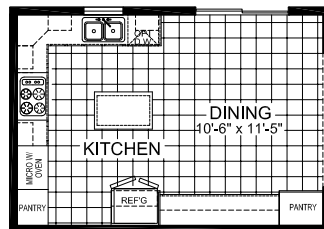

I authorize Factory Expo Homes to build my house, per this plan.

X _____
Customer Signature/Date

1-800-504-3219

www.ExpoMobileHomes.com

1-800-504-3219

www.ExpoMobileHomes.com

Important: Due to our policy of continuing improvement, all information in our brochures may vary from actual home. The right is reserved to make changes at any time, without notice or obligation, in colors, materials, specifications, processes, and models. All dimensions and square footage calculations are nominal and approximate figures. Please check with your sales person for specific and current information.