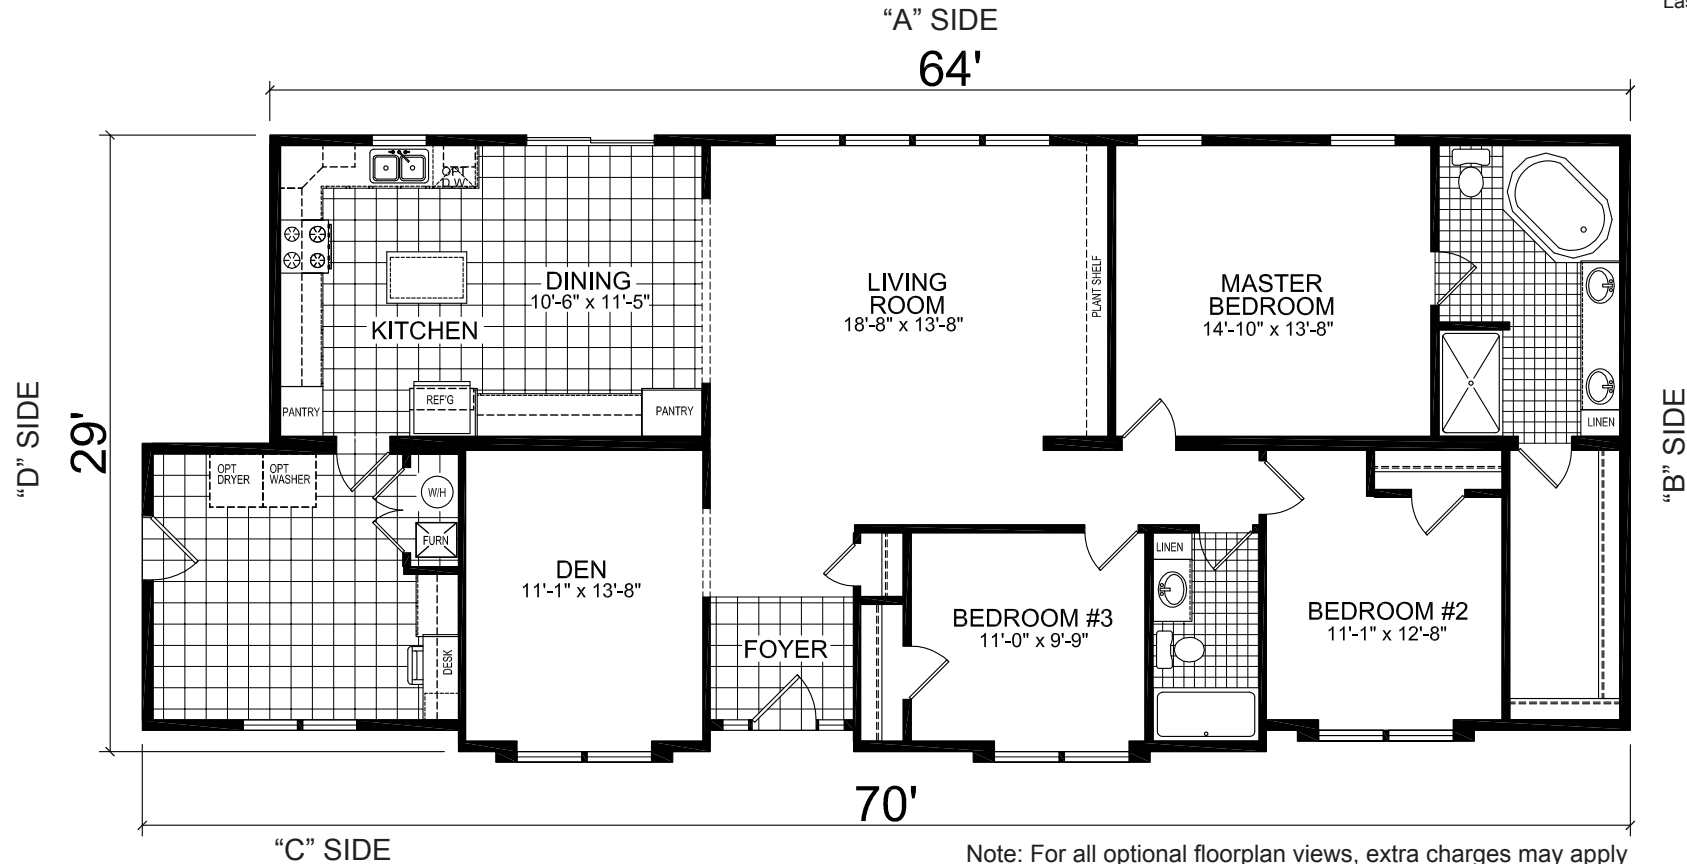

Scottsbluff

Presidential Series

CHAMPION

Factory Expo

"Factory Direct Value" HOME CENTERS

Multi-Section
3 Bedroom, 2 Bath
Approx. 1,943 Sq. Ft.

Last Updated: 6-13-11

Note: For all optional floorplan views, extra charges may apply