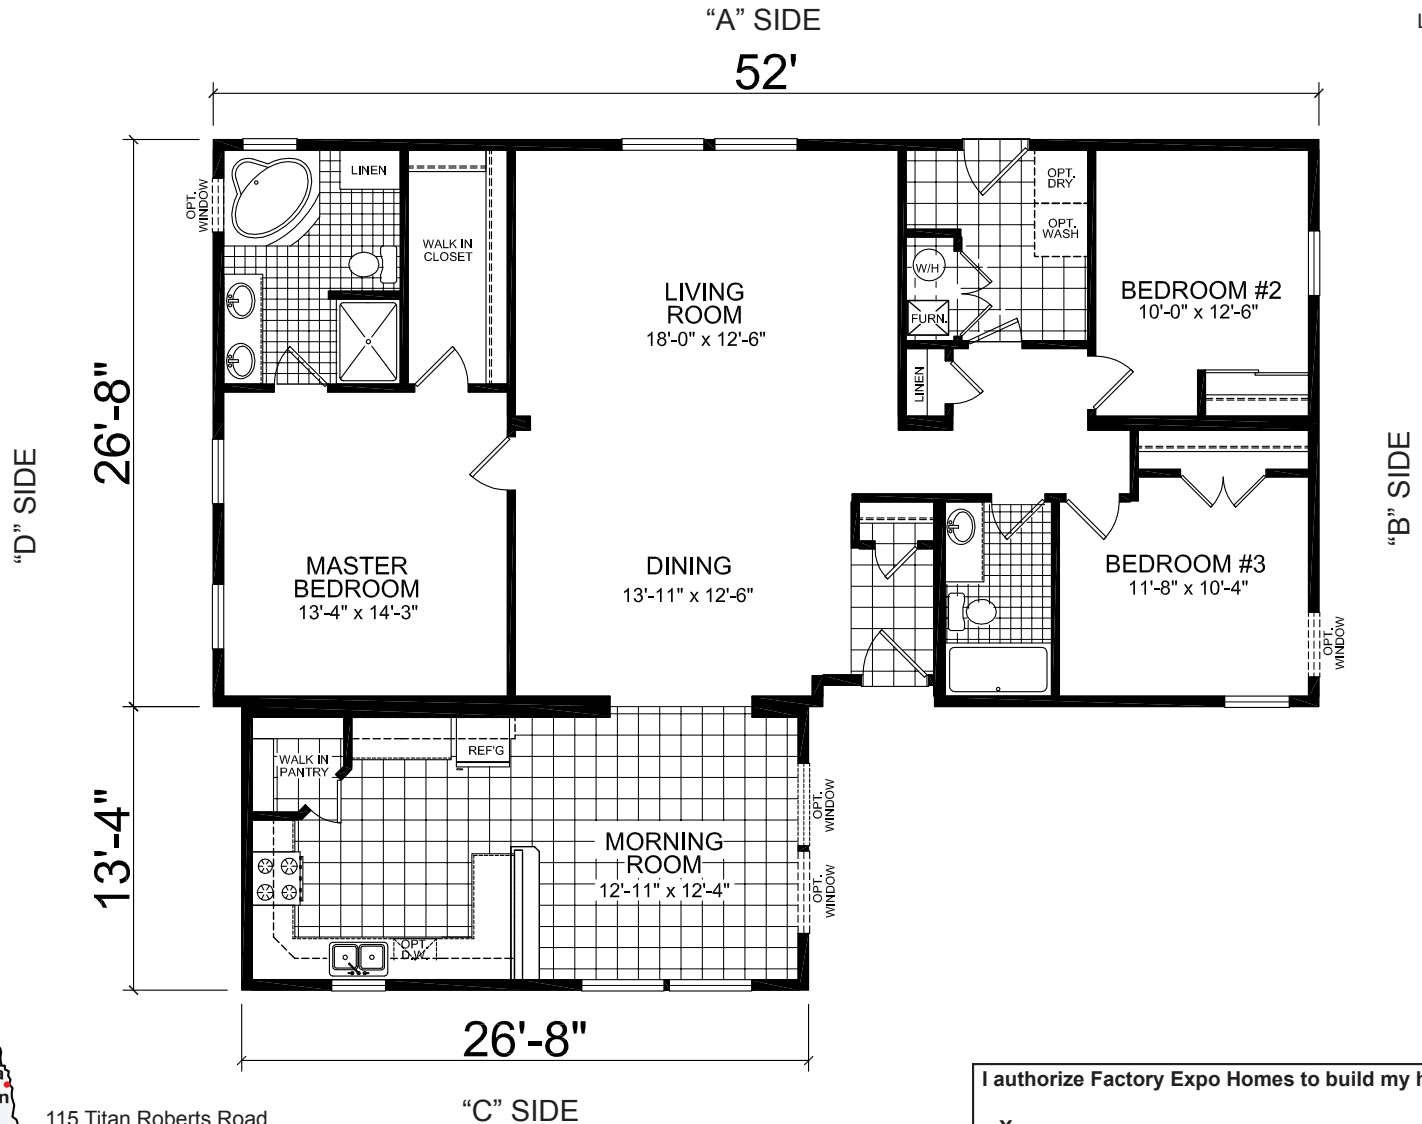

# Factory Expo

"Factory Direct Value" HOME CENTERS

Multi-Section (with Tag)  
3 Bedroom, 2 Bath  
Approx. 1,742 Sq. Ft.

Last Updated: 6-21-11

115 Titan Roberts Road  
Lillington NC 27546

For Detailed Directions See Map On Our Website