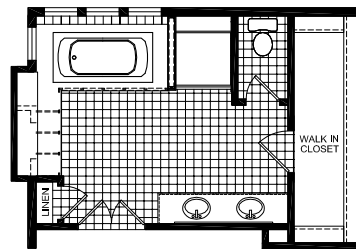

OPT. SUITE RETREAT

I authorize Factory Expo Homes to build my house, per this plan.
X _____
Customer Signature/Date

1-800-504-3219   **www.ExpoMobileHomes.com**   **1-800-504-3219**   **www.ExpoMobileHomes.com**

Important: Due to our policy of continuing improvement, all information in our brochures may vary from actual home. The right is reserved to make changes at any time, without notice or obligation, in colors, materials, specifications, processes, and models. All dimensions and square footage calculations are nominal and approximate figures. Please check with your sales person for specific and current information.