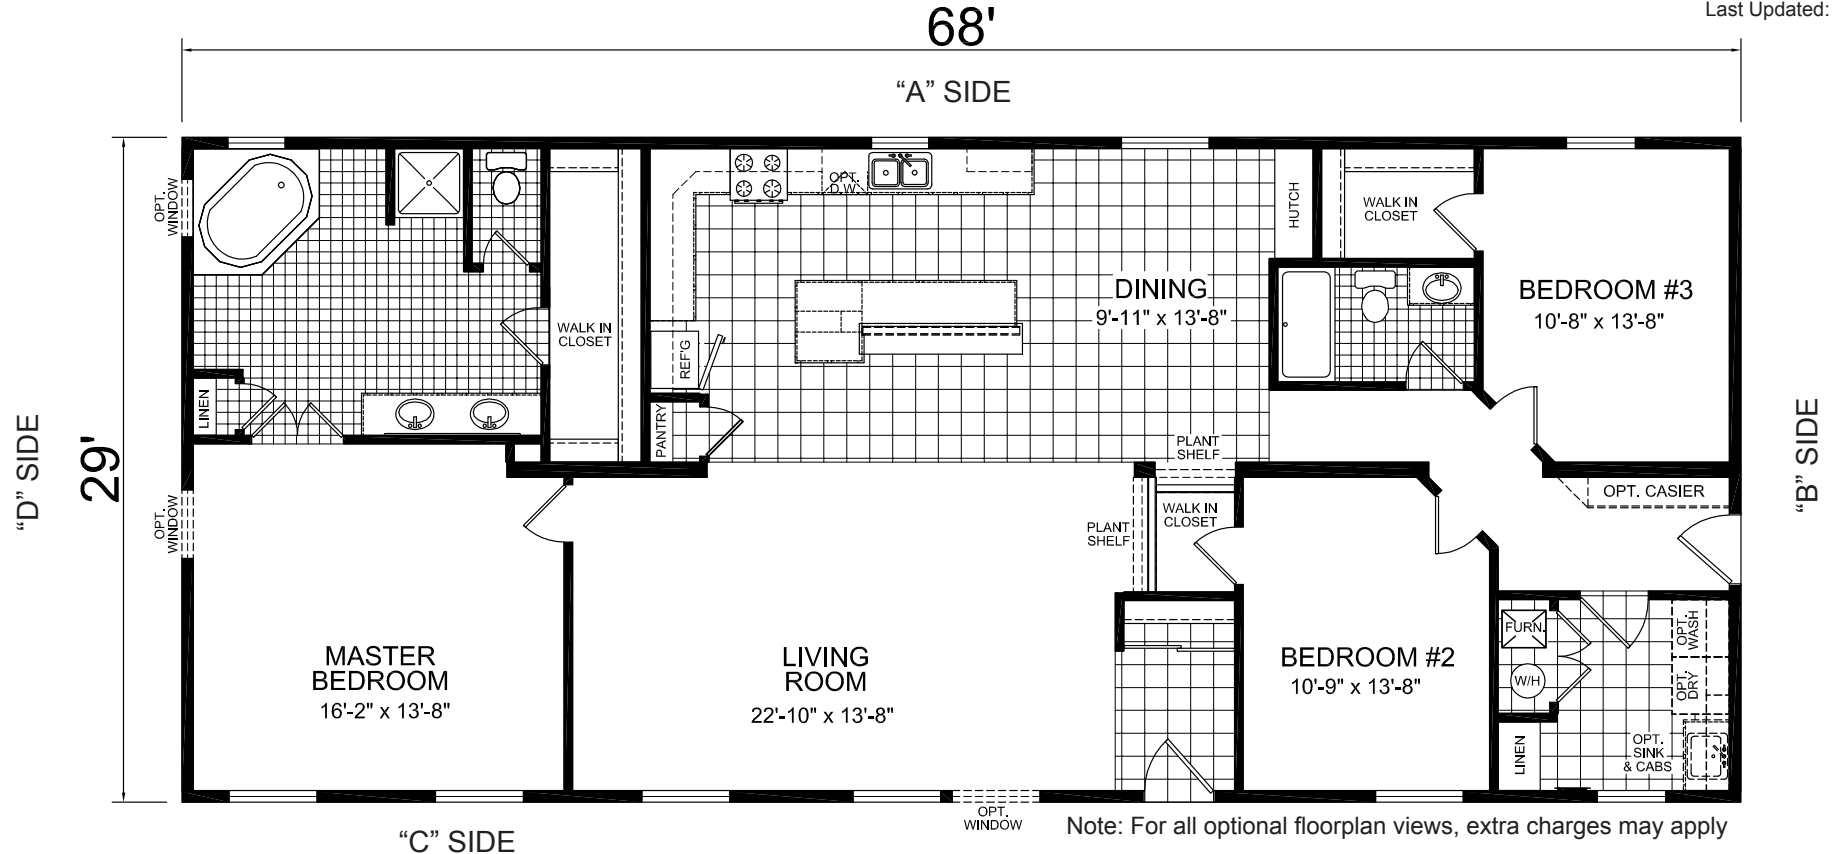

Sheldon

Premier Series

Factory Expo

"Factory Direct Value" HOME CENTERS

Multi-Section
3 Bedroom, 2 Bath
Approx. 1,972 Sq. Ft.

Last Updated: 6-21-11

Note: For all optional floorplan views, extra charges may apply