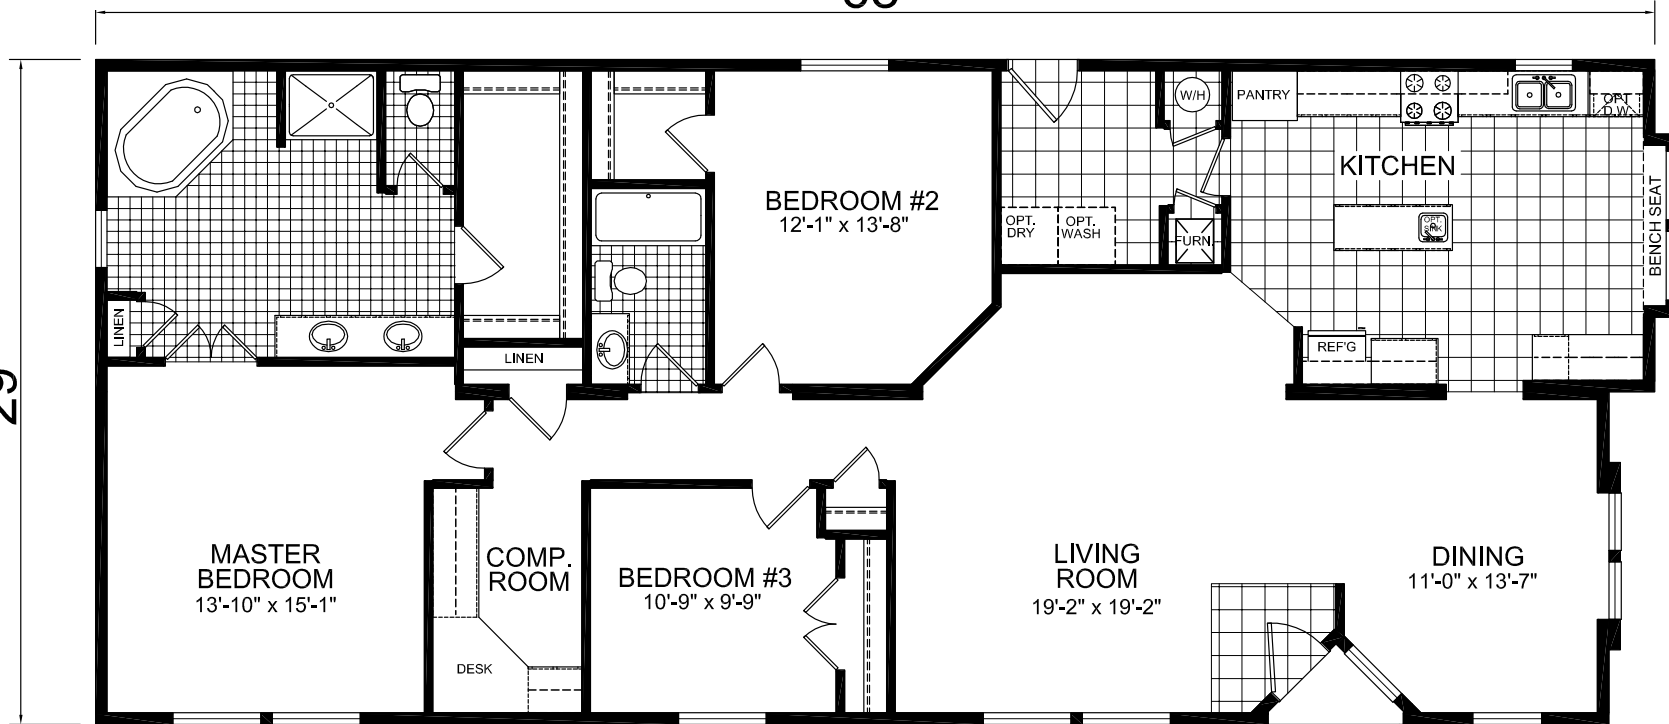

**Sidney**  
 Presidential Series  
 CHAMPION

**Factory Expo**  
 "Factory Direct Value" HOME CENTERS

**Multi-Section**  
**3 Bedroom, 2 Bath**  
**Approx. 1,972 Sq. Ft.**

Last Updated: 6-13-11

"A" SIDE  
 68'

"D" SIDE  
 29'

"B" SIDE

"C" SIDE

Note: For all optional floorplan views, extra charges may apply

3200 Enterprise Ave.  
 York, NE 68467

For Detailed Directions See Map On Our Website

I authorize Factory Expo Homes to build my house, per this plan.  
 X \_\_\_\_\_  
 Customer Signature/Date