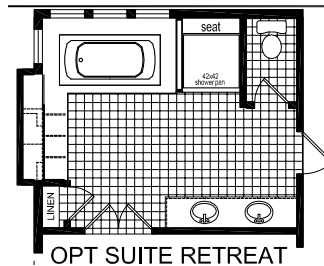

**Sidney**  
 Presidential Series  
 CHAMPION

**Factory Expo**  
 "Factory Direct Value" HOME CENTERS

**Multi-Section**  
**3 Bedroom, 2 Bath**  
**Approx. 1,972 Sq. Ft.**

Last Updated: 6-13-11

"A" SIDE  
 68'

"D" SIDE  
 29'

"B" SIDE

"C" SIDE

Note: For all optional floorplan views, extra charges may apply

3200 Enterprise Ave.  
 York, NE 68467

For Detailed Directions See Map On Our Website

I authorize Factory Expo Homes to build my house, per this plan.  
 X \_\_\_\_\_  
 Customer Signature/Date