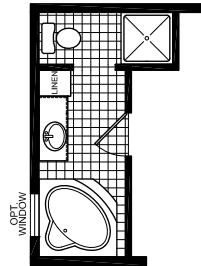

Smithfield

York Ridge Series

CHAMPION

Factory Expo
 "Factory Direct Value" HOME CENTERS

Single Section
3 Bedroom, 2 Bath
Approx. 1,152 Sq. Ft.

Last Updated: 6-17-11

3200 Enterprise Ave.
 York, NE 68467

For Detailed Directions See Map On Our Website