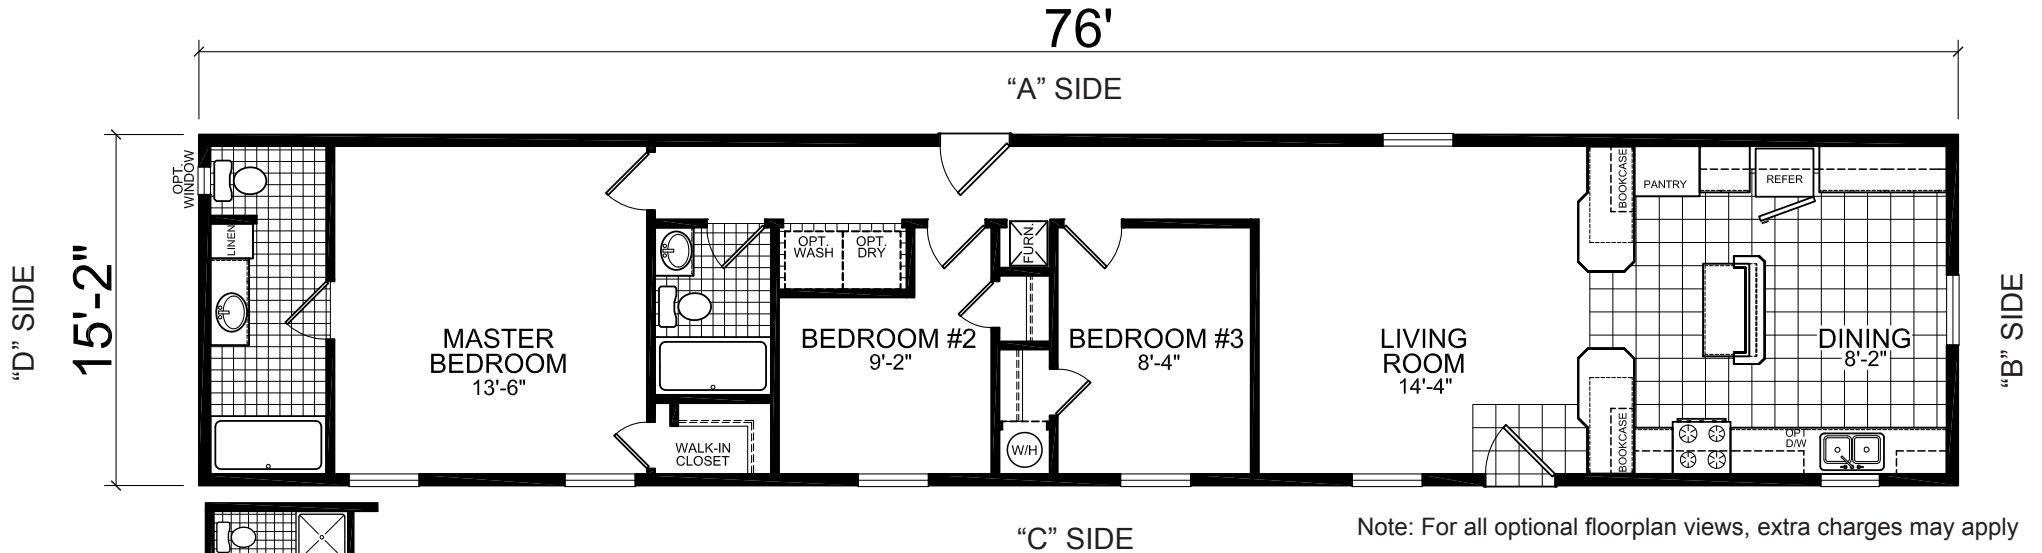

Smithfield

York Ridge Series

CHAMPION

Factory Expo
 "Factory Direct Value" HOME CENTERS

Single Section
3 Bedroom, 2 Bath
Approx. 1,152 Sq. Ft.

Last Updated: 6-17-11

3200 Enterprise Ave.
 York, NE 68467

For Detailed Directions See Map On Our Website