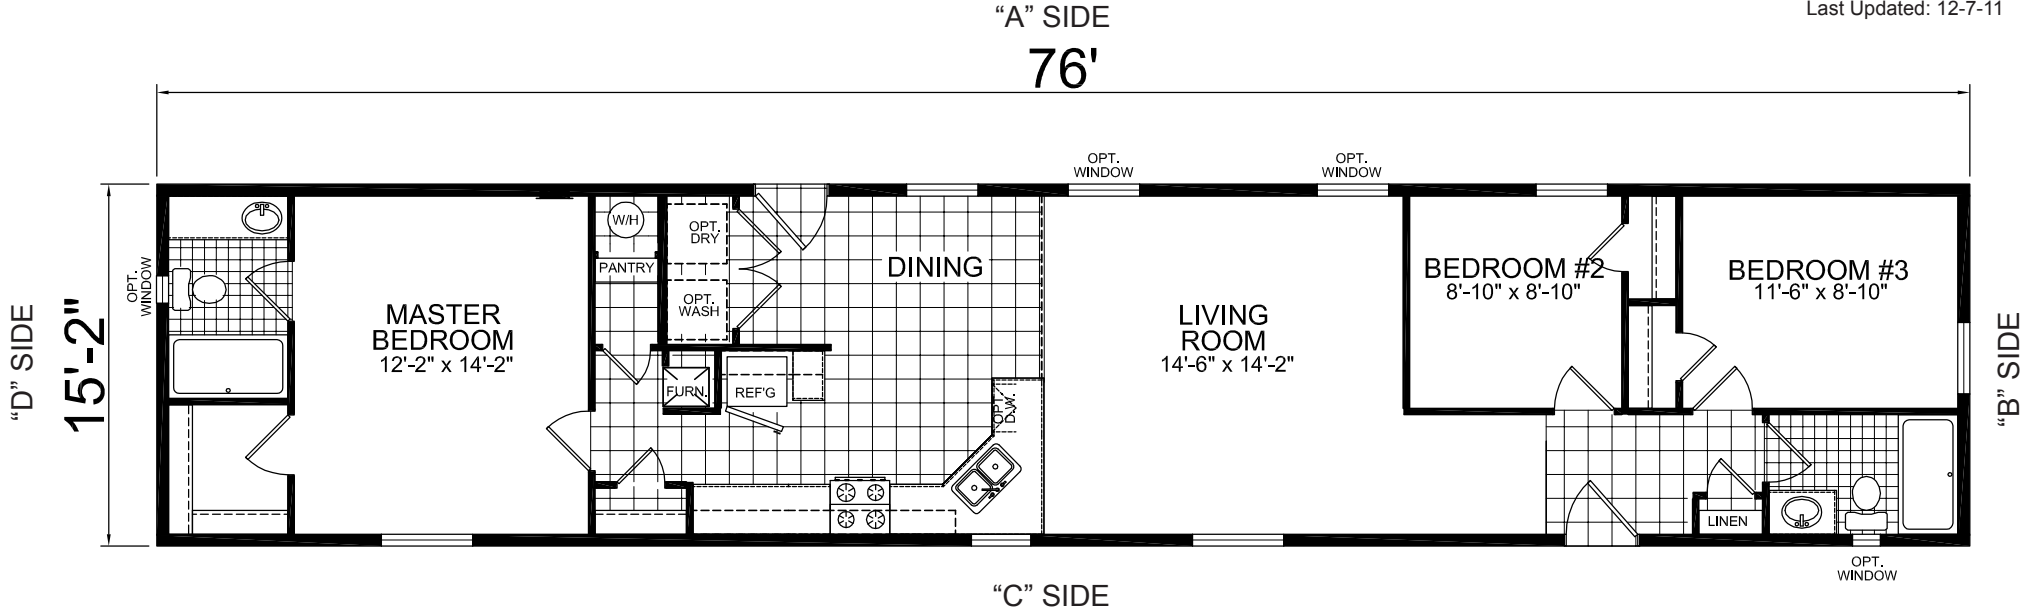

# Factory Expo

"Factory Direct Value" HOME CENTERS

Single Section  
3 Bedroom, 2 Bath  
Approx. 1,153 Sq. Ft

Last Updated: 12-7-11

For Detailed Directions See Map On Our Website

I authorize Factory Expo Homes to build my house, per this plan.  
X \_\_\_\_\_  
Customer Signature/Date