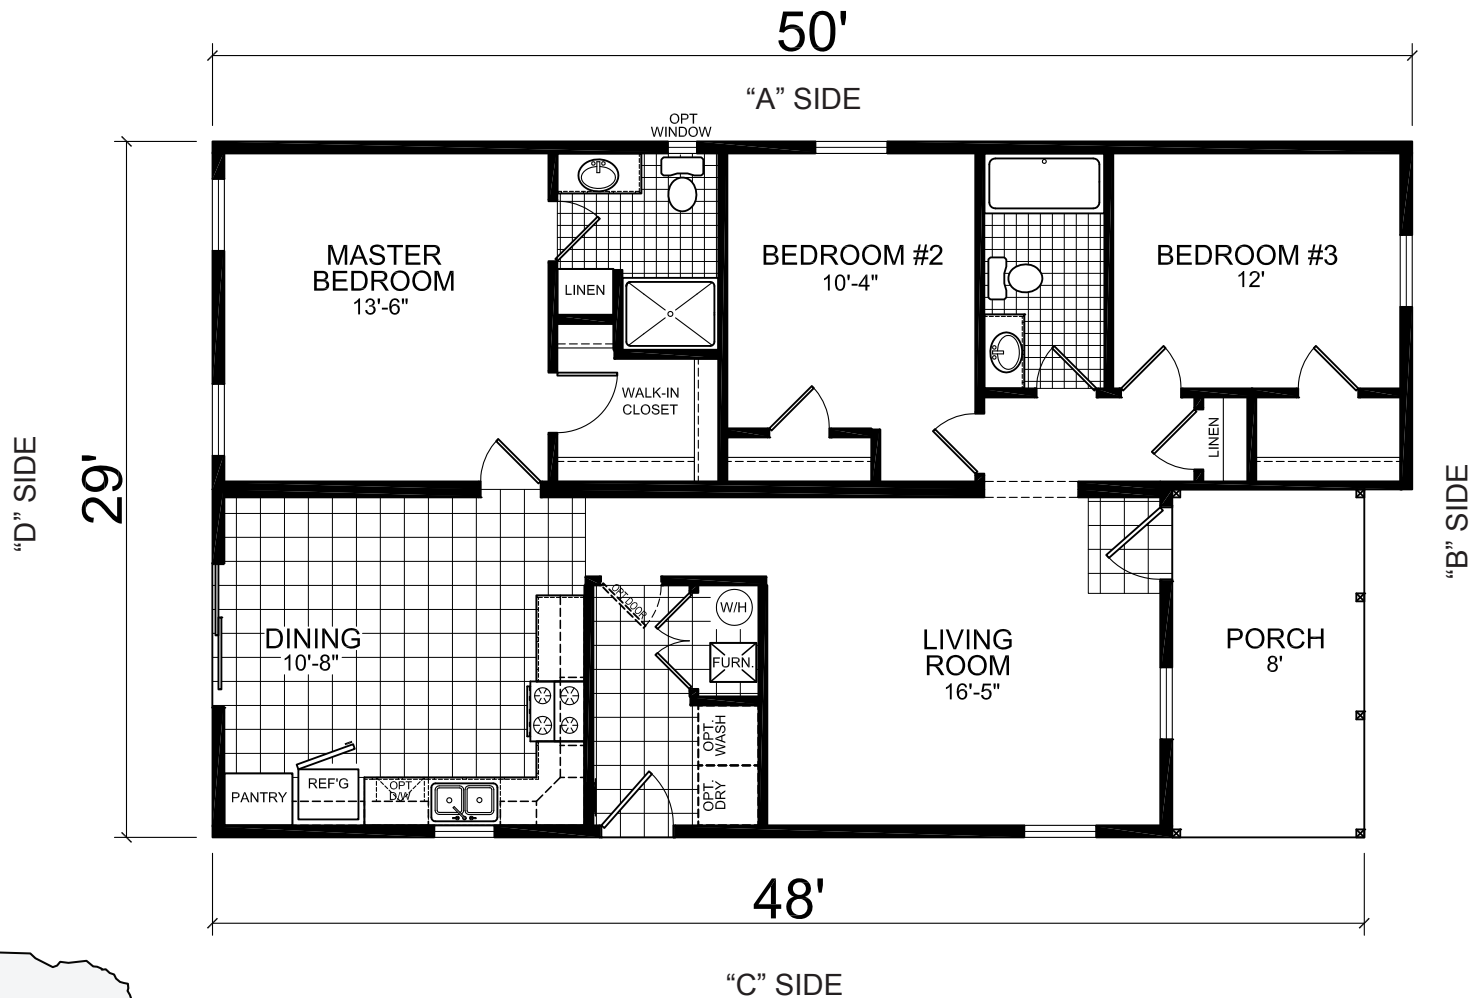

St. Lawrence

Jewel Series

Factory Expo

"Factory Direct Value" HOME CENTERS

Multi-Section
3 Bedroom, 2 Bath
Approx. 1,392 Sq. Ft.

Last Updated: 6-23-11

3200 Enterprise Ave.
 York, NE 68467

For Detailed Directions See Map On Our Website