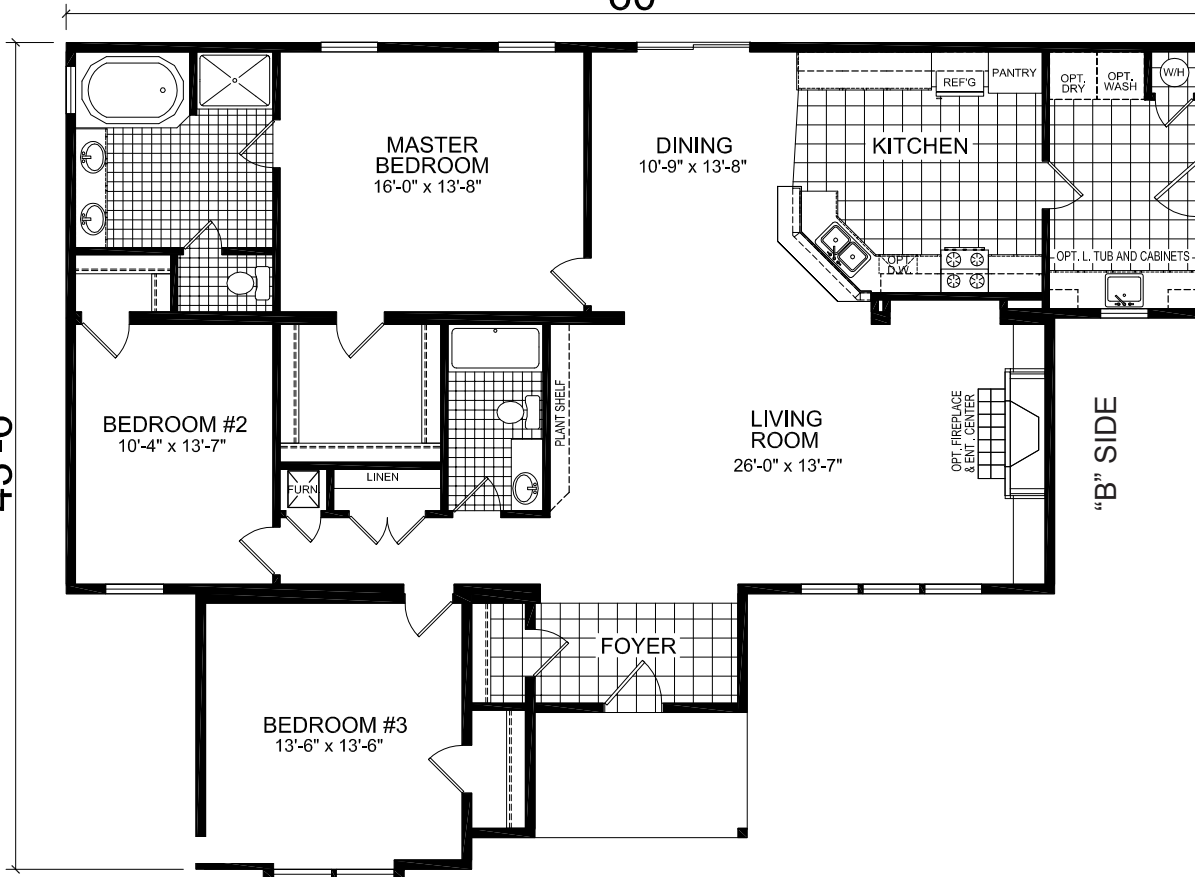

Stuart

Presidential Series

CHAMPION

Factory Expo

"Factory Direct Value" HOME CENTERS

Multi-Section (with Tag)
3 Bedroom, 2 Bath
Approx. 2,020 Sq. Ft.

Last Updated: 7-15-11

60' "A" SIDE

"D" SIDE
43'-6"

"C" SIDE

OPT. ULTIMATE KITCHEN

OPT. BASEMENT ENTRY

Note: Basement entries may not be available on all models

Note: For all optional floorplan views, extra charges may apply

3200 Enterprise Ave.
York, NE 68467