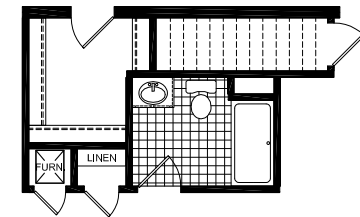

Stuart

Presidential Series

CHAMPION

Factory Expo

"Factory Direct Value" HOME CENTERS

Multi-Section (with Tag)
3 Bedroom, 2 Bath
Approx. 2,020 Sq. Ft.

Last Updated: 7-15-11

60' "A" SIDE

"D" SIDE
43'-6"

"C" SIDE

OPT. ULTIMATE KITCHEN

OPT. BASEMENT ENTRY

Note: Basement entries may not be available on all models

Note: For all optional floorplan views, extra charges may apply

3200 Enterprise Ave.
York, NE 68467