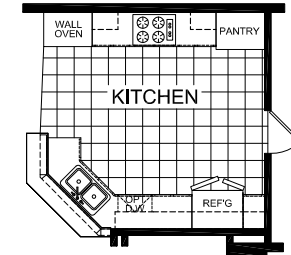

Stuart

Presidential Series

CHAMPION

Factory Expo

"Factory Direct Value" HOME CENTERS

Multi-Section (with Tag)
3 Bedroom, 2 Bath
Approx. 2,020 Sq. Ft.

Last Updated: 7-15-11

60' "A" SIDE

"D" SIDE
43'-6"

"C" SIDE

OPT. ULTIMATE KITCHEN

OPT. BASEMENT ENTRY

Note: Basement entries may not be available on all models

Note: For all optional floorplan views, extra charges may apply

3200 Enterprise Ave.
York, NE 68467