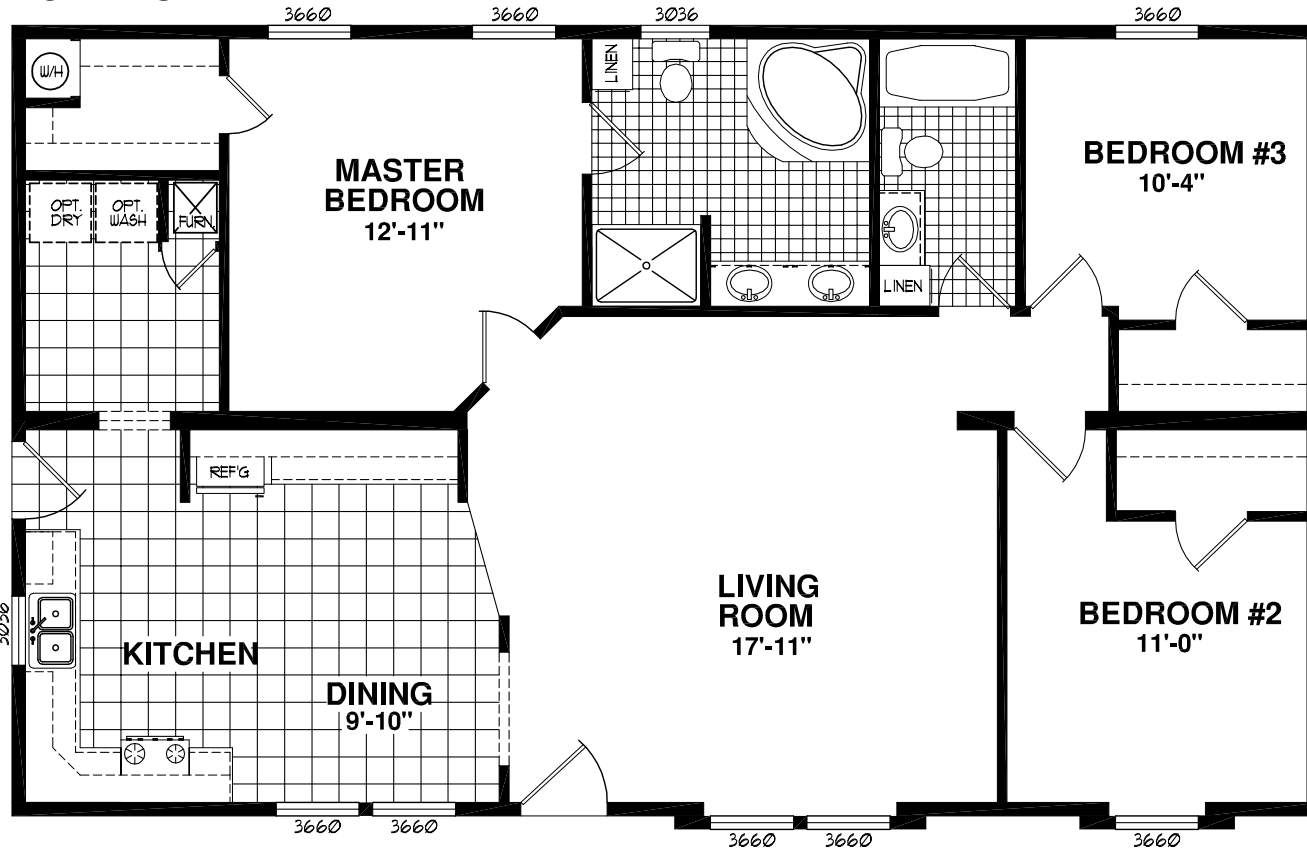

**Sturgis**  
York Ridge Series  
CHAMPION

**Factory Expo**  
"Factory Direct Value" HOME CENTERS

**Multi-Section  
3 Bedroom, 2 Bath  
Approx. 1,392 Sq. Ft.**

Last Updated: 11-16-11

29' x 48'

"A" SIDE

"D" SIDE

**OPT. BASEMENT ENTRY**

Note: Optional basement may not be available on all models

"B" SIDE

"C" SIDE

Note: For all optional floorplan views, extra charges may apply

3200 Enterprise Ave.  
York, NE 68467

For Detailed Directions See Map On Our Website