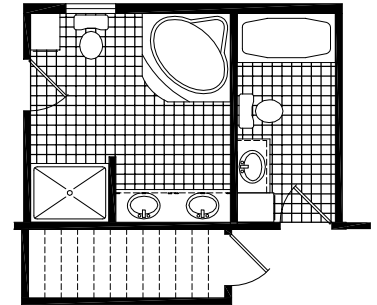

**Sturgis**  
York Ridge Series  
CHAMPION

**Factory Expo**  
"Factory Direct Value" HOME CENTERS

**Multi-Section  
3 Bedroom, 2 Bath  
Approx. 1,392 Sq. Ft.**

Last Updated: 11-16-11

29' x 48'

"A" SIDE

"D" SIDE

**OPT. BASEMENT ENTRY**

Note: Optional basement may not be available on all models

"B" SIDE

"C" SIDE

Note: For all optional floorplan views, extra charges may apply

3200 Enterprise Ave.  
York, NE 68467

For Detailed Directions See Map On Our Website