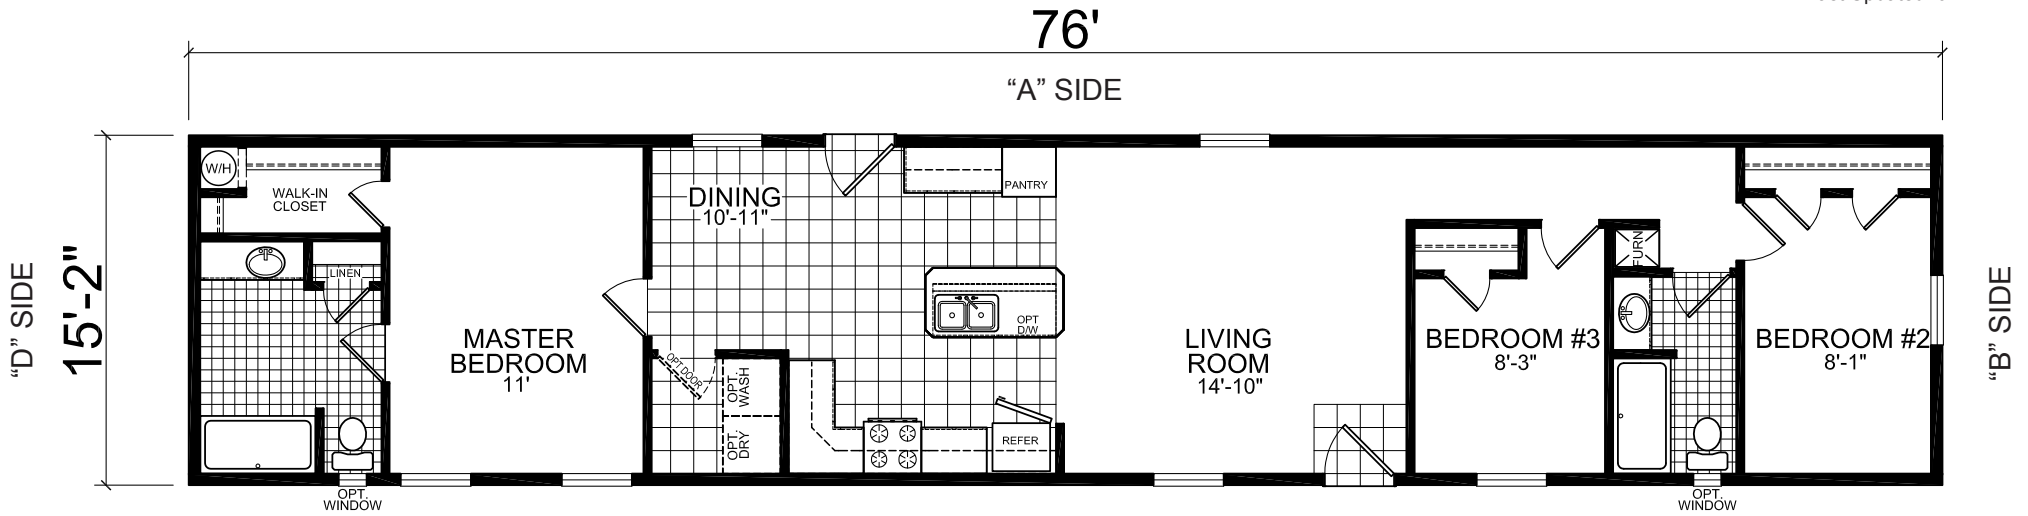

Walcott

York Ridge Series

CHAMPION

Factory Expo

"Factory Direct Value" HOME CENTERS

Single Section
3 Bedroom, 2 Bath
Approx. 1,152 Sq. Ft.

Last Updated: 6-17-11

"C" SIDE