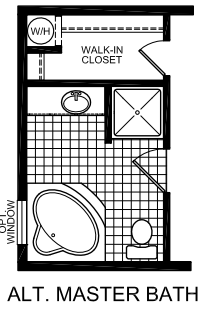

3200 Enterprise Ave.
York, NE 68467

I authorize Factory Expo Homes to build my house, per this plan.

X _____
Customer Signature/Date

1-800-504-3219   www.ExpoMobileHomes.com   1-800-504-3219   www.ExpoMobileHomes.com

Important: Due to our policy of continuing improvement, all information in our brochures may vary from actual home. The right is reserved to make changes at any time, without notice or obligation, in colors, materials, specifications, processes, and models. All dimensions and square footage calculations are nominal and approximate figures. Please check with your sales person for specific and current information.