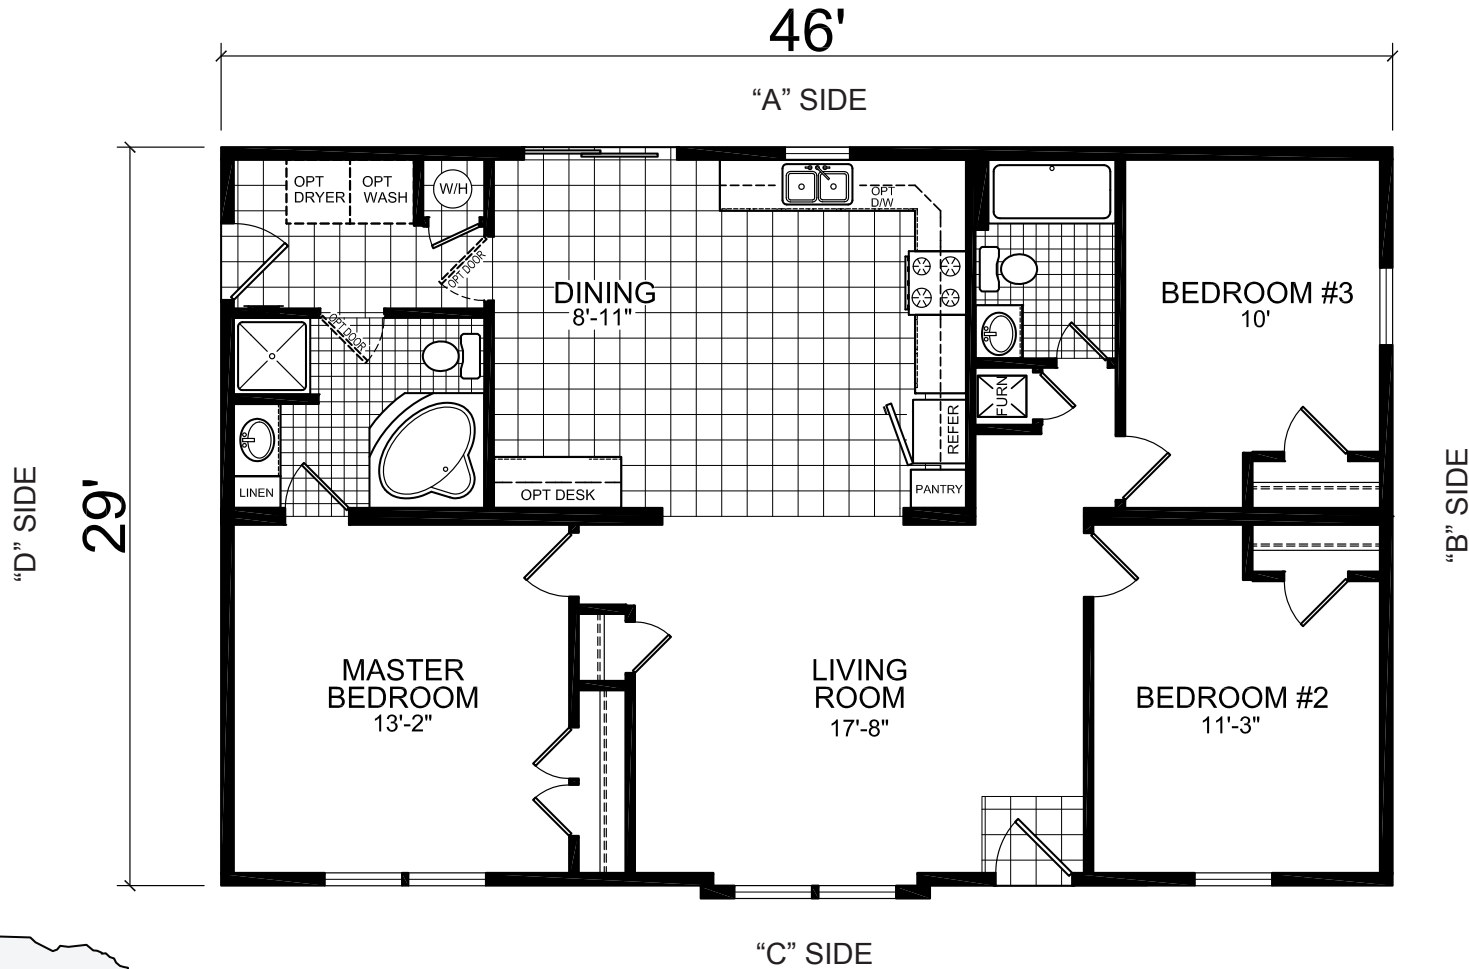

Wallingford

Jewel Series

Factory Expo

"Factory Direct Value" HOME CENTERS

Multi-Section
3 Bedroom, 2 Bath
Approx. 1,334 Sq. Ft.

Last Updated: 6-23-11

3200 Enterprise Ave.
 York, NE 68467

For Detailed Directions See Map On Our Website