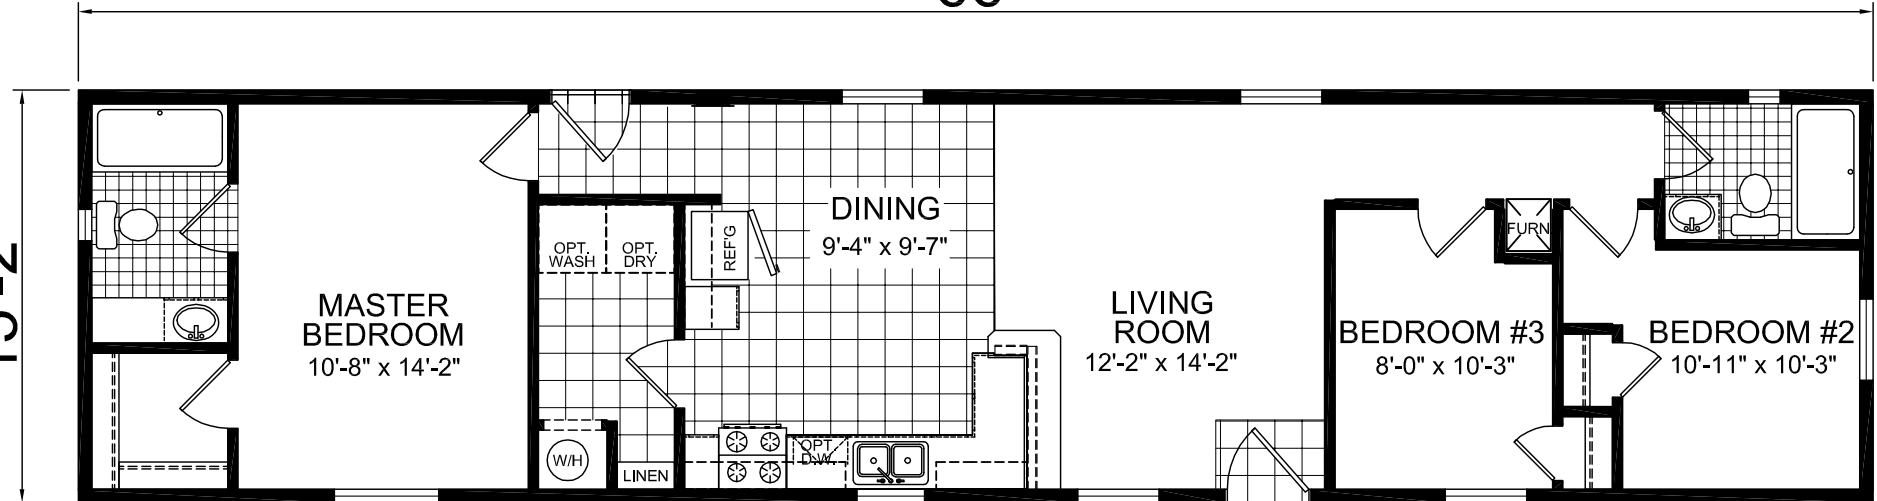

Wayne
Lifestyle Series
CHAMPION

Factory Expo
"Factory Direct Value" HOME CENTERS

Single Section
3 Bedroom, 2 Bath
Approx. 1,101 Sq. Ft.

"A" SIDE

Last Updated: 7-8-11

66'

"D" SIDE

15'-2"